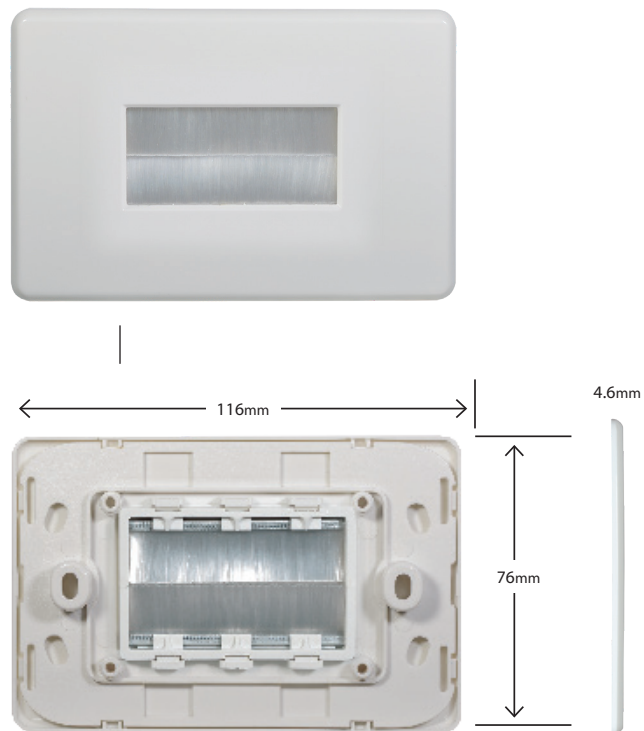

Do not wash the cover plates in water over 60°C.

Flat Cat Brush Cable Management Flush Plate

- Excellent dust sealing solutions for telecommunications and data cabling applications.
- They are ideal for positioning behind wall mounted televisions, home theatre and component systems
- The cabling remains neat and tidy with a minimum visually exposed out of the wall cavity, with the large openings allowing multiple cables to be accommodated at once.
- Standard colour is White. Also available in Matt White, Black & Matt Black - please check availability