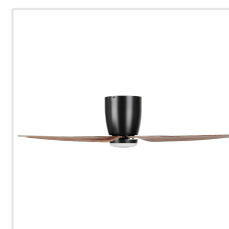

Contact | Support
eglo.com/en/eglo-worldwide

General Information

Material number	20523606
EAN/UPC	9008606234134

Dimensions

Article Diameter (in mm)	1120
Article Height (in mm)	258
Height - ceiling to bottom of blade in mm	229
Canopy Diameter (in mm)	189

Fan

Motor Type	DC
Motor Wattage	14,1
Operation Voltage	220-240V, 50Hz
Enclosure Colour	matte black
Enclosure Material	steel
Blade Colour (1)	light walnut
Blade Material	ABS, UV Resistant
Blade Quantity	3
Blade pitch in degree	Variable

Performance

	1 (low)	2	3	4	5	6
Wattage by air movement (1)	1.5	2.2	3.1	4.6	7	14.1
RPM (1)	70	100	130	160	190	250
Air Movement m3/Hr (1)	2093	3684	4940	6651	7903	9270

Illuminant

Illuminant Type (1)	LED
Illuminant incl. (1)	Inclusive
Socket Type (1)	LED
max. Wattage (1)	12W
Illuminant Material (1)	ET3761
Light colour Complete	TRICOLOUR
Kelvin Complete	3000K, 4000K, 5000K
Lumen Complete	1750
Bulb-Dimmable	Yes