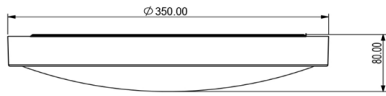

Lifetime

3 Years

Warranty

100°

Beam Angle

CODE	SYSTEM POWER	EXIT LUMEN	EFFICACY	CCT	DIMENSIONS	WEIGHT	INRUSH CURRENT	SENSOR TYPE
ORN16W3/4/6KDG3	16W	1300lm	95lm/W	3000K	Ø300 x H80 mm	0.57kg	3.3A	
		1400lm		4000K				
		1400lm		6000K				
ORN23W3/4/6KDG3	23W	1800lm	95lm/W	3000K	Ø350 x H80 mm	0.75kg	3.1A	
		2000lm		4000K				
		1900lm		6000K				
	16W	1300lm	3000K					
		1400lm	4000K					
		1400lm	6000K					
ORN23W3/4/6KSG3	23W	1800lm	95lm/W	3000K	Ø350 x H80 mm	0.79kg	2.5A	Microwave
		1900lm		4000K				
		1900lm		6000K				
	16W	1300lm	3000K					
		1400lm	4000K					
		1400lm	6000K					