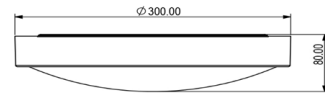

ORN16W3/4/6KDG3