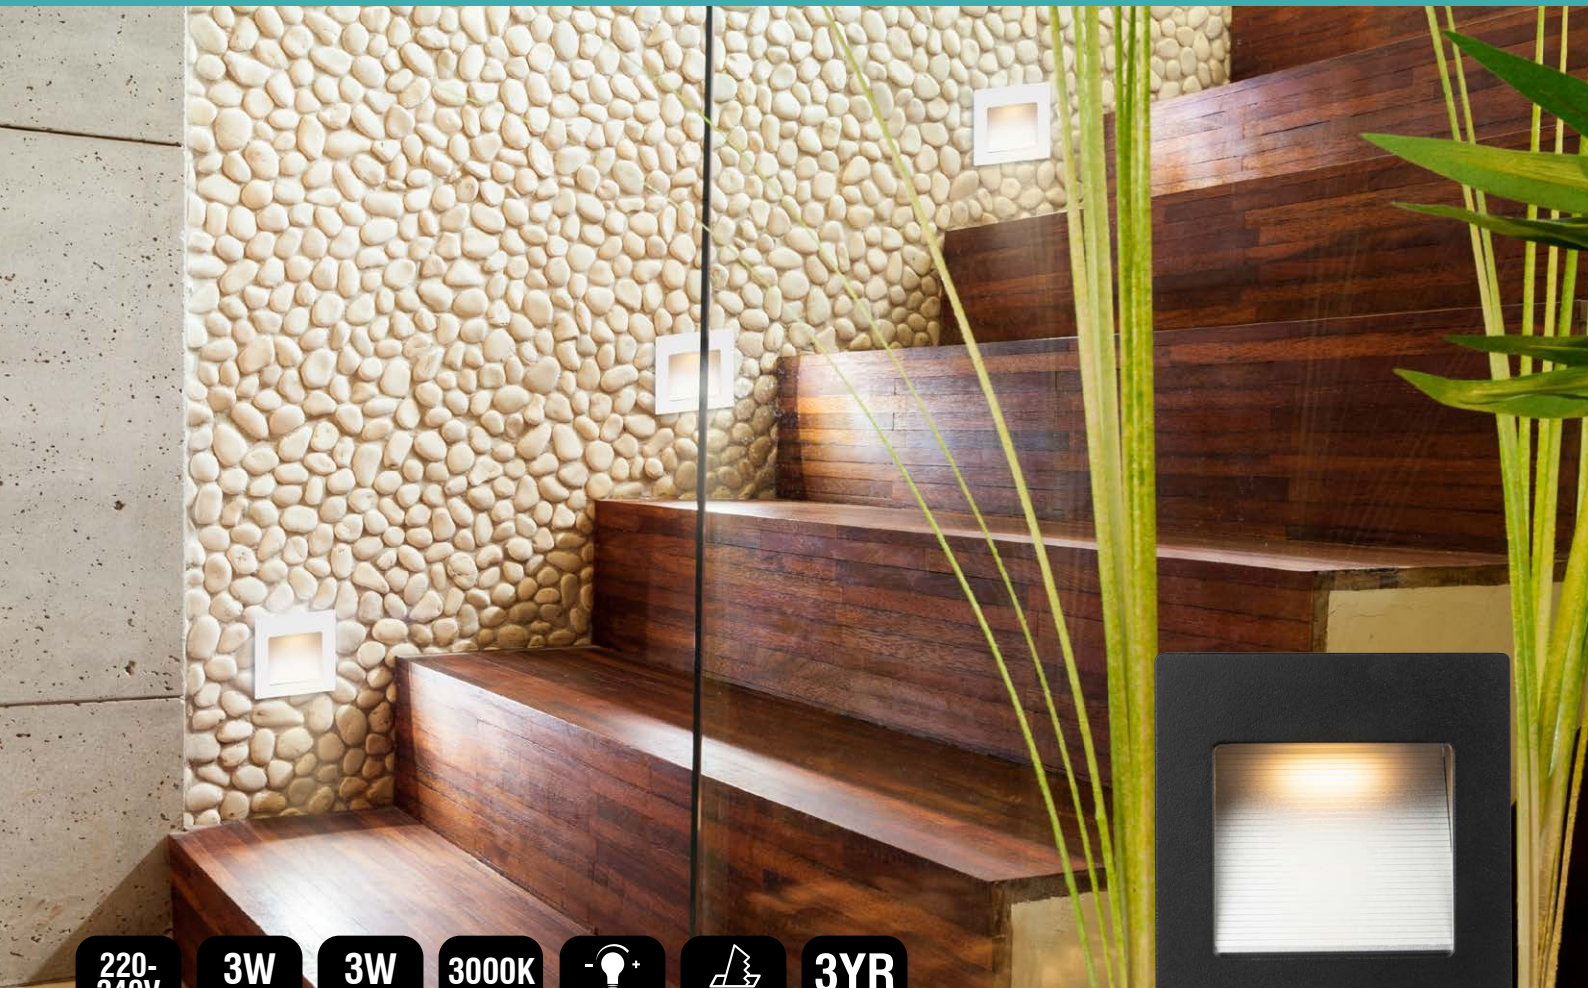

# HENSLEY LED INDOOR STEP LIGHT

**220-240V AC**  
**3W** 140LM  
**3W** 100LM  
**3000K** WARM WHITE  
- **STEP DIMMING** +  
**CUTOUT** 76x76mm  
**3YR** WARRANTY

WHITE

BLACK

**The Hensley step light follows a minimalist architectural design with a wide light distribution. A discreet recessed look is also highly practical and will create a subtle ambience in any space.**

- Two level step dimming via a wall switch.
  - Switch on-100% light output
  - Switch off and on-10% light output
- Integrated 3W LED light source with an external driver.
- Warm-white light colour temperature (3000K).
- Reflector helps to maximise light output.
- Made from diecast aluminium.
- Available in two colours: matt white or matt black.
- 3-year replacement warranty.

## APPLICATIONS

- For use in hallways and stairwells.

WHITE

BLACK