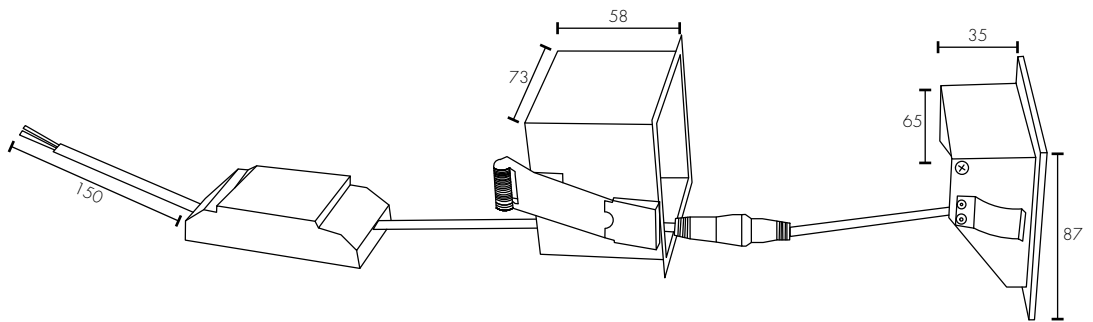

BLACK

HENSLEY LED INDOOR STEP LIGHT

TECHNICAL SPECIFICATIONS

Operating voltage:	220-240V / 50Hz
Class:	Light: Class III (3)
Wattage:	3W Total
Lumens:	21523/05: 140 Max Lumens 21523/06: 100 Max Lumens
Colour temperature	3000K Warm White
Colour rendering index:	> 80
Dimmable:	Yes (Step dimming) 100% or 10%
Construction:	Housing: Diecast aluminium Diffuser: Frosted Polycarbonate
Ingress protection:	IP20 rated (Indoor only)
Warranty:	3 year replacement
Standards:	AS/NZS 60598.1 AS/NZS 60598.2.2

INSTALLATION

Must be installed by a licensed electrician

	MODEL	COLOUR	DESCRIPTION	BOX SIZE	GROSS WEIGHT	BOX QTY	BARCODE/TUN
RETAIL BOX	21523/05	Matt White	Hensley LED Step Light	W100 x H95 x D100 mm	0.35 kg	1 pc	9 312641 215233 >
OUTER BOX	21523/05	Matt White	Hensley LED Step Light	W220 x H500 x D530 mm	17.7 kg	50 pc	19312641215230
RETAIL BOX	21523/06	Matt Black	Hensley LED Step Light	W100 x H95 x D100 mm	0.35 kg	1 pc	9 312641 219040 >
OUTER BOX	21523/06	Matt Black	Hensley LED Step Light	W220 x H500 x D530 mm	17.7 kg	50 pc	19312641219047