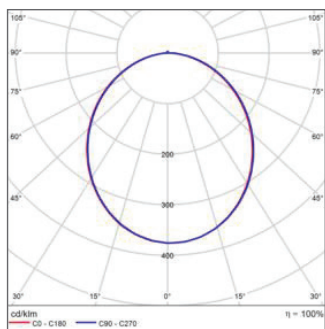

AVAILABLE PACKAGE

1 Pack / 2 Pack

SINGLE PACK

2 PACK

8W CUT OUT 90-95MM, H40MM, D106MM

TECHNICAL INFORMATION

Photometrics

(example of LDVDL8WTRIECO)