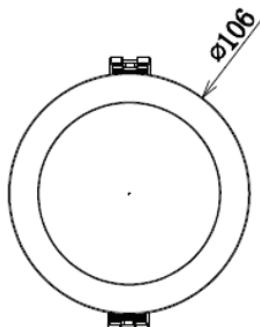

AVAILABLE PACKAGE

1 Pack / 2 Pack

SINGLE PACK

2 PACK

8W CUT OUT 90-95MM, H40MM, D106MM

TECHNICAL INFORMATION

Photometrics

(example of LDVDL8WTRIECO)

Lifetime

30,000hrs

Key Model	LDVDL8WTRIECO
Wattage	8W
Lumens	700/800
Lm/W	90/100
CCT	3000/4000/5700
IP	44
CRI	80
Lifetime (L70 B50 @ 35°C)	30000
Operating temperature	0°C- 30°C
Beam angle	105
Cutout (mm)	90-95
Diameter (mm)	106
Width (mm)	85
Height (mm)	40
Finish	White
PF	0.9
Dimmable	Yes
Housing material	Polycarbonate
Warranty	3 Years