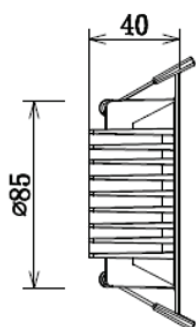

Key Model	LDVDL8WTRIECO
Wattage	8W
Lumens	700/800
Lm/W	90/100
CCT	3000/4000/5700
IP	44
CRI	80
Lifetime (L70 B50 @ 35°C)	30000
Operating temperature	0°C- 30°C
Beam angle	105
Cutout (mm)	90-95
Diameter (mm)	106
Width (mm)	85
Height (mm)	40
Finish	White
PF	0.9
Dimmable	Yes
Housing material	Polycarbonate
Warranty	3 Years