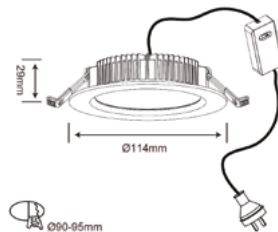

DOWNLIGHTS

SLOGAN 3 LED CCT3 SELECTABLE SLIM

CONSTRUCTION:

- Low profile nylon housing with polycarbonate trim
- Polycarbonate Diffuser
- Spring steel retaining springs

FEATURES:

- Switch on the driver allowing selection between 3000K, 4000K and 6500K colour temperature
- Offers Thermal Insulation rating of IC-4
- High efficacy of 88-100Lm/W
- Complete with dimmable driver for selected leading and trailing edge dimmers (compatibility list on website)

| | R8WDLCT3-01 |
|---------------------------------|--------------------|
| Comparable to: | 50W halogen |
| Total Power (W): | 8.0/7.8/8.0 |
| Total light output (lm): | 720 / 780 / 700 |
| Efficacy (lm/cctW): | 90/101/88 |
| Lux at 1m (lux): | 250/280/250 |
| CCT (K): | 3000/4000/6500 |
| CRI: | 85 |
| Power Factor (PF): | 0.9 |
| Weight (kg) | 0.2 |

DIMENSIONS(mm) Diameter Cut-out Depth

| | | | |
|-------------|-----|-------|----|
| R8WDLCT3-01 | 114 | 90-95 | 29 |
|-------------|-----|-------|----|

ACCESSORIES

| | |
|--------------|--------------------------------|
| RLA350DTR-01 | LOADPRO 350W LED Rotary dimmer |
| RLA350DTT-01 | LOADPRO Touch Dimmer 250W |