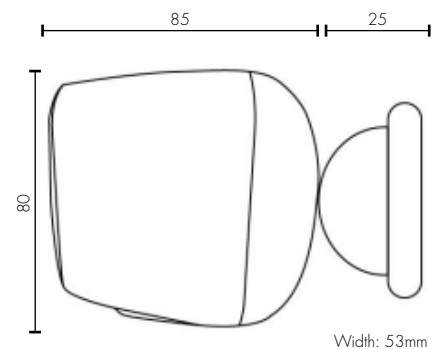

SMART WiFi FLARE CAMERA WITH LIGHT

TECHNICAL SPECIFICATIONS

Class:	Class III
Camera type:	Full High Definition, 2-megapixel
Video resolution:	1080P (1980 x 1080 pixels), 15fps
Audio:	Two-way audio
Field of view:	110 degree wide viewing angle
Motion detection:	3-Level Detection (Low-Med-High)
PIR detection distance:	Up to 8m
PIR detection angle:	120 degrees
Colour Night vision:	2 high power LED's
Night vision distance:	Up to 5m
Ingress protection:	IP65 rated
Memory:	Micro SD card slot (128GB max, not included)
Power source:	2 x 18650 Rechargeable non-replaceable 3.6V 2600mAh lithium-ion batteries Recharge via DC5V 1m micro USB cable (included)
Working Time:	Greater battery capacity for longer running times
Warranty:	1 year replacement
WiFi Info:	IEEE802.11b/g/n, 2.4GHz Mac Encryption; WEP/WAPI/TKIP/AES
Device Requirements:	iOS 8.0 or higher, Android 4.1 or higher

INSTALLATION

Do-it-Yourself installation

ACCESSORIES

sold separately

Solar Panel 21951/08

	MODEL	COLOUR	DESCRIPTION	BOX SIZE	GROSS WEIGHT	BOX QTY	BARCODE/TUN
RETAIL BOX	21812/11	Matt Silver	Smart WiFi Flare Camera with Light	W112 x H185 x D60 mm	0.35 kg	1 pc	 9 312641 218128 >
OUTER CTN	21812/11	Matt Silver	Smart WiFi Flare Camera with Light				 19312641218125