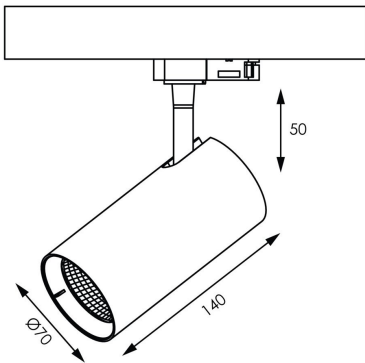

CRI	Beam Angle (°)	Dimmable	Dim (mm)
80	40	YES	70(W) x 140(H)
80	40	YES	70(W) x 140(H)
	40		
	40		

Due to continued product and technology enhancements, data sourced from sal.net.au shall not form part of any contract and or technical performance guarantee unless expressly confirmed in writing by SAL at the time of order. Products are sold in accordance with [SAL Terms and Conditions of sale](#) and all images shown are for illustration purposes only and may vary from the actual colour or finish. Unless specifically stated, all IP ratings nominated for Interior products are from "below the ceiling".

Dimensions