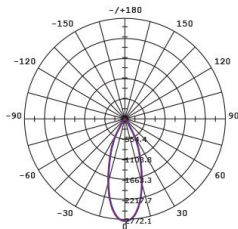

Photometric Data

Unit: cd C0/C180 — C90/C270 —

STR9017/15W/NDL at 5000K