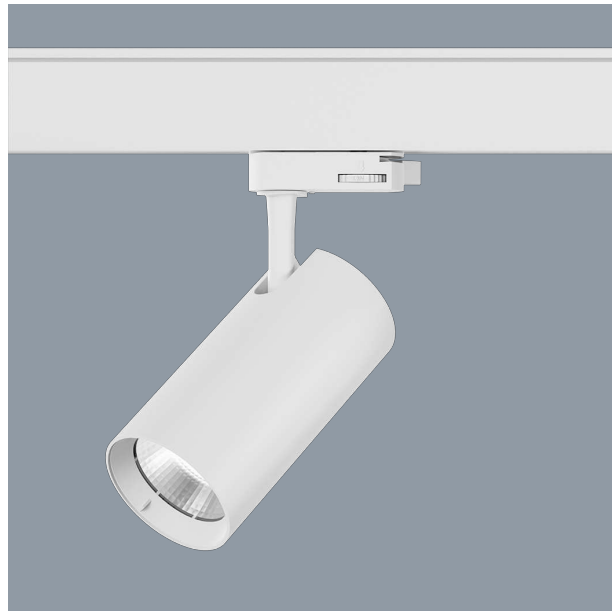

UNITREK STR9017/15TC - 15W

Unitrek single circuit, 15 watt single circuit track spot, with integral dimmable driver and selectable colour temperature

Application

Ideal for decorative interior or residential designs

Design Specifications

- Architectural cylindrical profile
- Robust Polyamide body profile, colour matt white or black
- High efficiency COB LED chip, CRI > 80, selectable colour temperature 3000/4000/5700K
- Multifaceted reflector system, polycarbonate lens, beam distribution 40 degree.
- 15 watt integral trailing edge dimmable driver, with an ON/OFF switch function conveniently located on the track adaptor.

Performance

- Dimmable - **YES**
- Dimmer Type - **Trailing edge**

- SINGLE CIRCUIT
- IP20
- Ra25
- DIMMABLE
- 2 YEAR COMMERCIAL WARRANTY
- 3 YEAR RESIDENTIAL WARRANTY
- WARM WHITE 3000K
- COOL WHITE 4000K
- DAYLIGHT 5700K

Technical Specification

Product	Model No.	Input Voltage (V/AC)	Power (W)	Lumens (lm)	CCT (K)	Body Colour
	STR9017/15TC/WH	240	15	1000/1150/1100	3000/4000/5700	WHITE
	STR9017/15TC/BK	240	15	1000/1150/1100	3000/4000/5700	BLACK
	STR9017/15RING/BK					BLACK RING INSERT
	STR9017/15RING/WH					WHITE RING INSERT