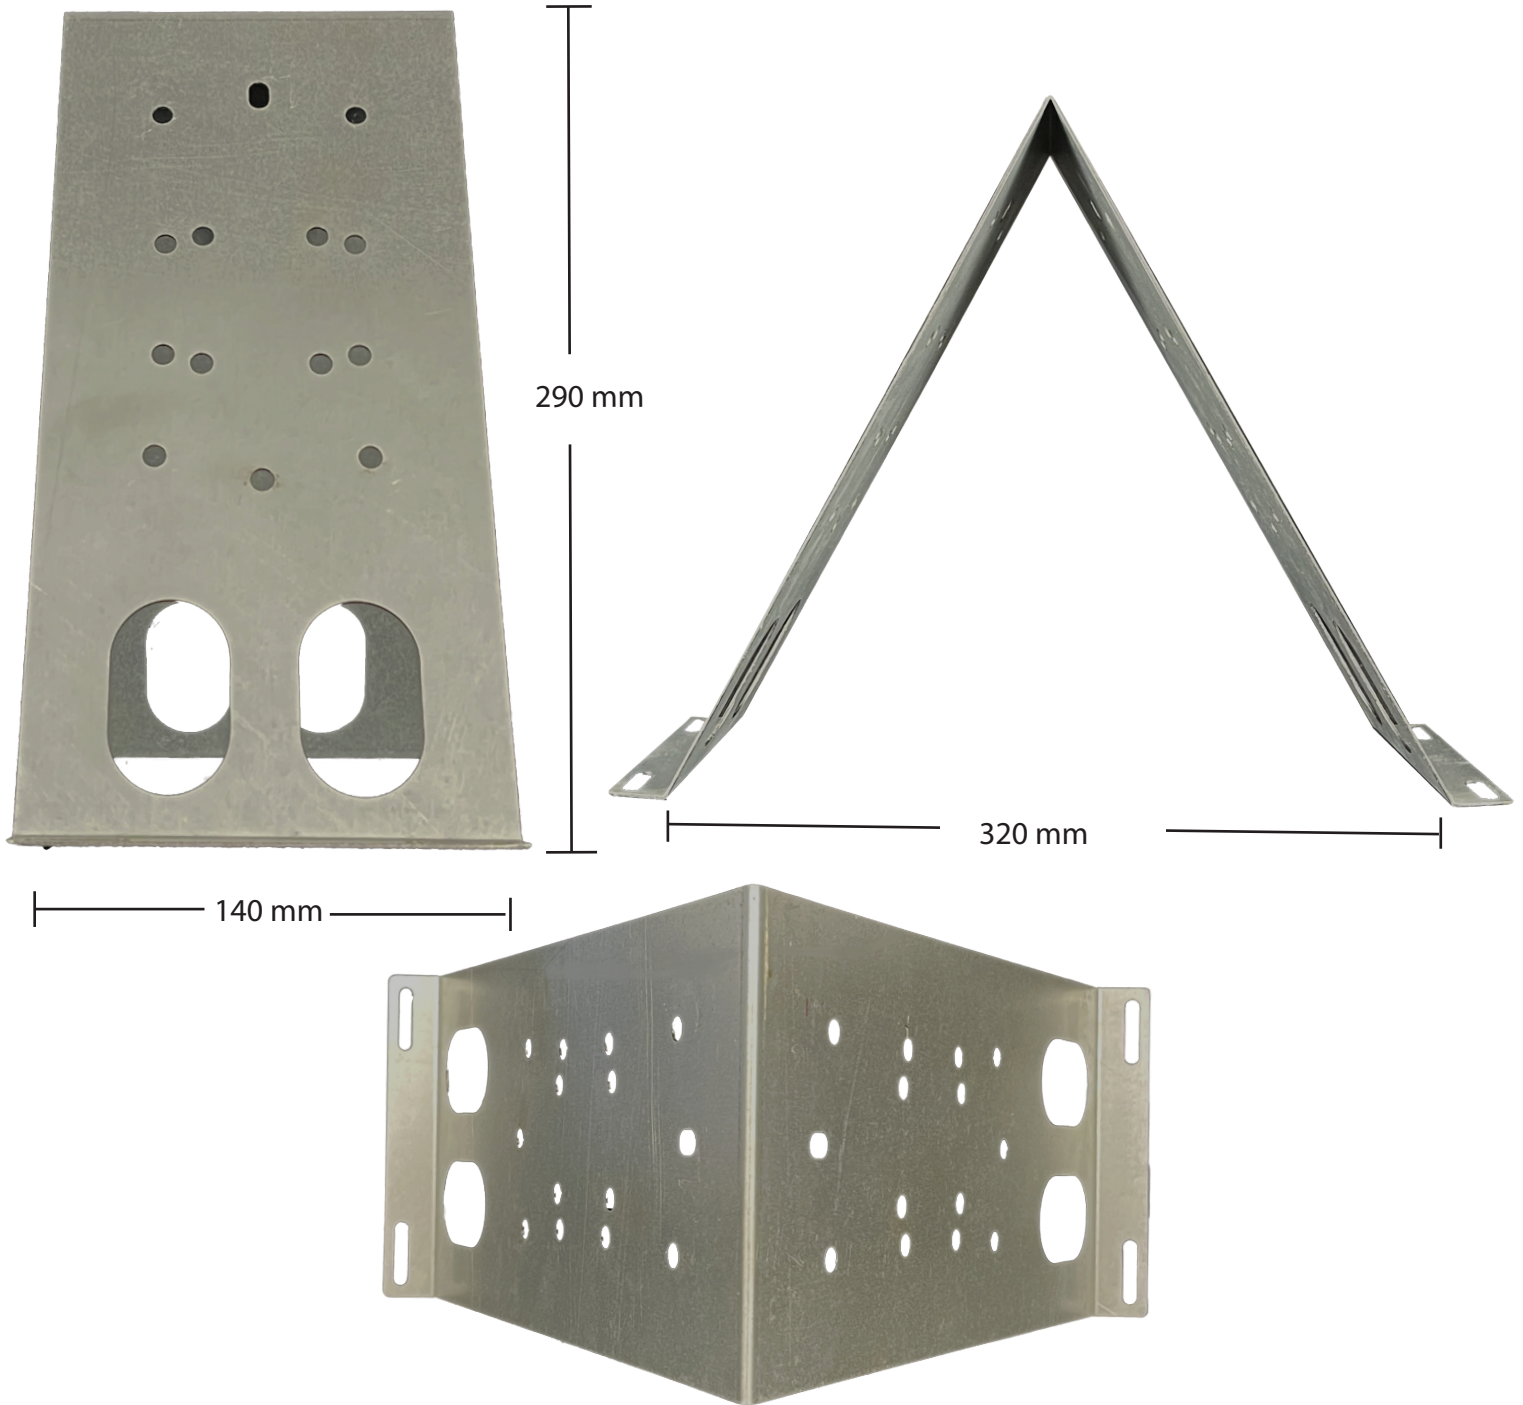

aStand - A Frame Isolation Switch Stand

Product Number	aStand
Height (mm)	290
Width (mm)	140
Depth (mm)	320
Material	Zinc coated steel
Box quantity	20

FEATURES

- Zinc coated steel for longevity
- 1.2mm thick steel. Strong for a long lasting, reliable installation
- Penetration holes for an easier installation
- Pre drilled holes for quicker insulation switch install