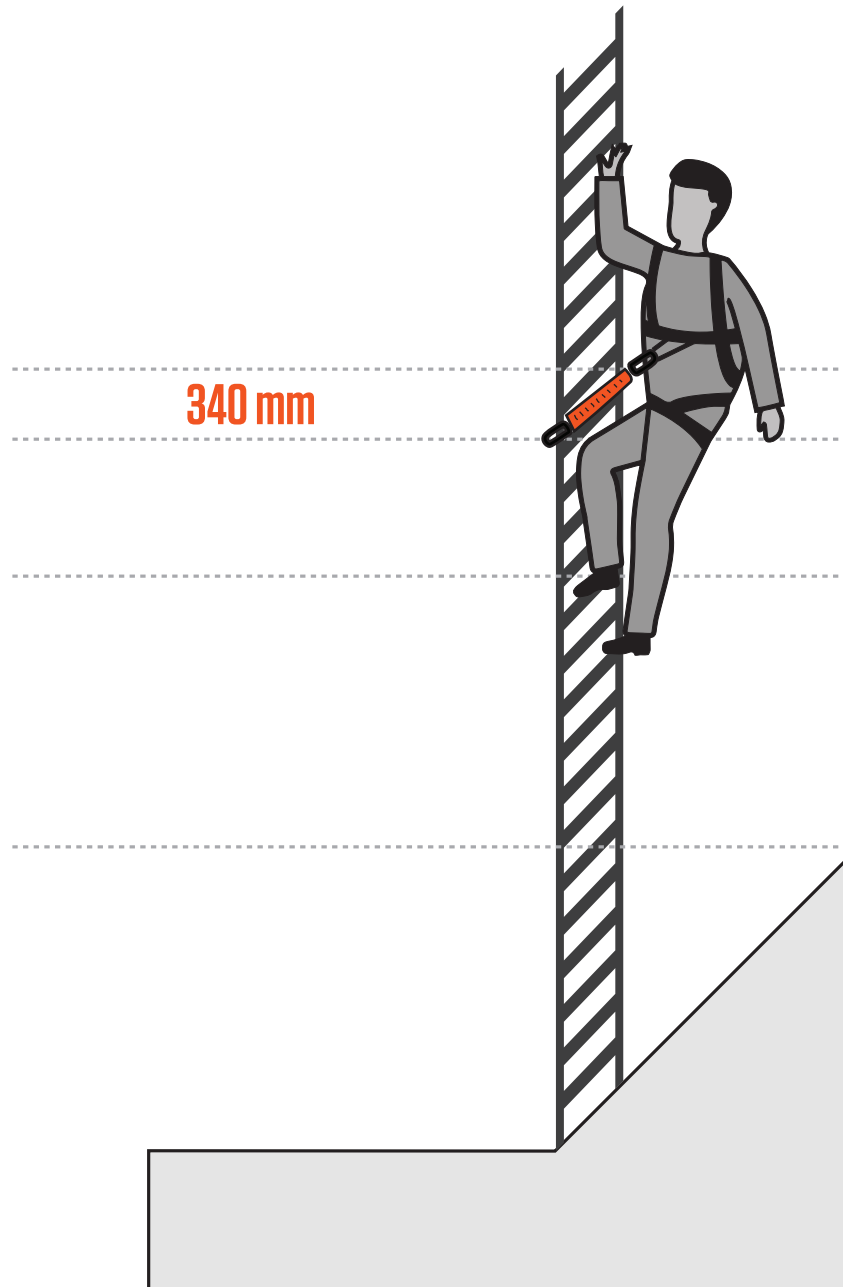

AU: 1300 770 723

NZ: 0800 888 778

EMAIL: INFO@LINQHS.COM

**MINIMUM FREE
CLEARANCE SPECIFIC TO
WL350 RANGE**

RELEVANT TO WORKER
AND TOOLS UP TO 130KG
FOR A FREE FALL MAXIMUM
DISTANCE OF 2 x WL350
LANYARD LENGTH

Expanded Energy
Absorber from
340 mm to ± 625 mm

± 630 mm

± 1200 mm

± 300 mm

Minimum Free Clearance Below Anchor Point
± 630 + ± 1200 + ± 300 = ± 2130 mm