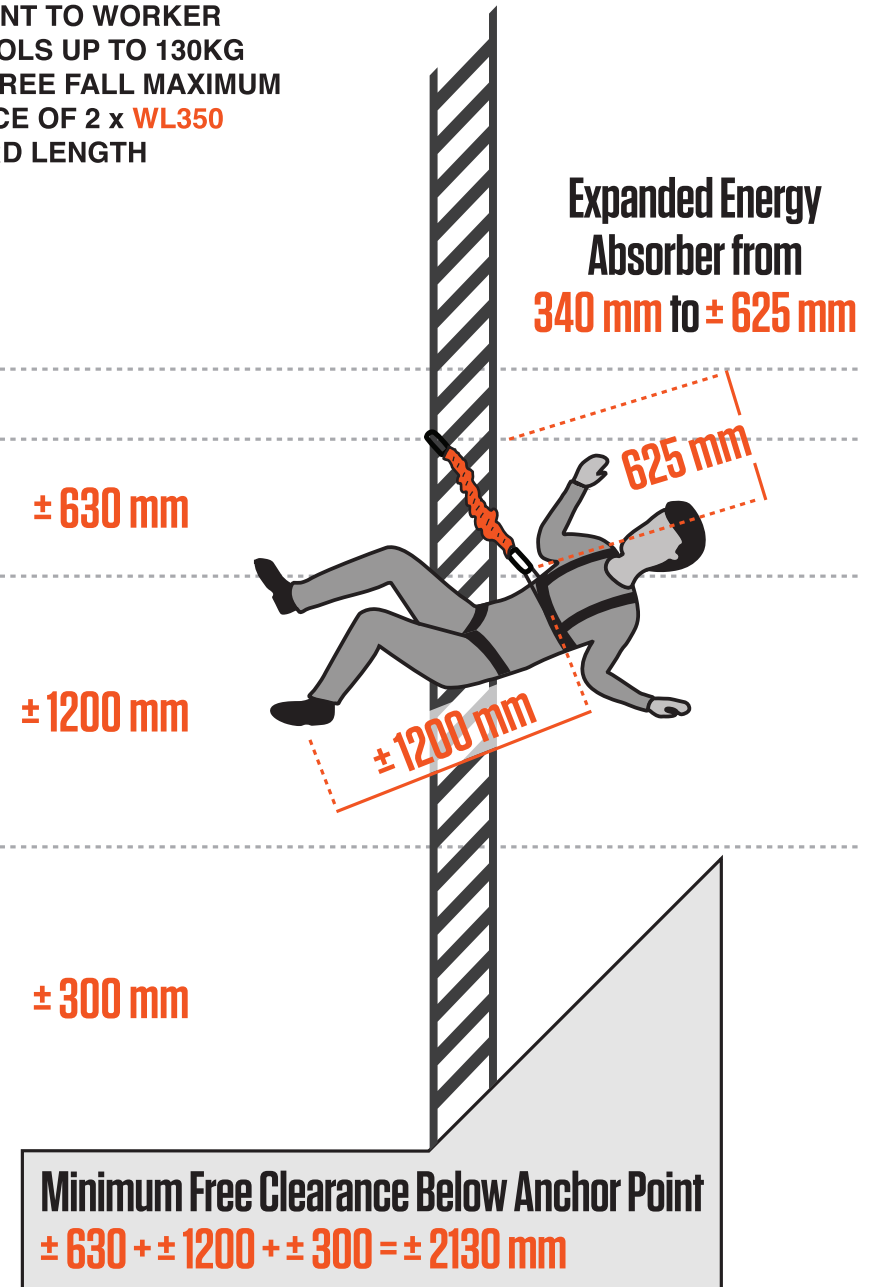

AU: 1300 770 723

NZ: 0800 888 778

EMAIL: INFO@LINQHS.COM

**MINIMUM FREE
CLEARANCE SPECIFIC TO
WL350 RANGE**

RELEVANT TO WORKER
AND TOOLS UP TO 130KG
FOR A FREE FALL MAXIMUM
DISTANCE OF 2 x WL350
LANYARD LENGTH

Expanded Energy
Absorber from
340 mm to ± 625 mm

± 630 mm

± 1200 mm

± 300 mm

Minimum Free Clearance Below Anchor Point
± 630 + ± 1200 + ± 300 = ± 2130 mm