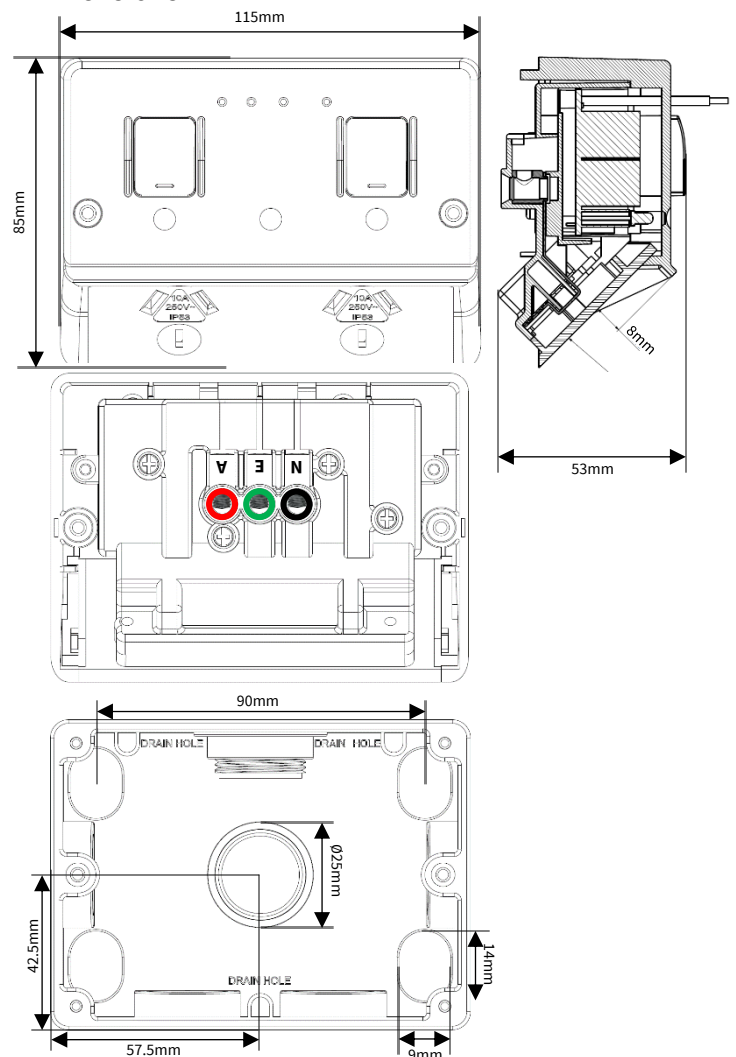

Technical Specifications

| | |
|---|--|
| Outlets | 2 |
| Supply Voltage | 230 - 250V a.c. 50Hz |
| Standby Wattage | <1W |
| Operating Load (all channels combined) | 2500W total (max) |
| Switched Poles | Active |
| IP Rating | IP54 |
| Terminal Size | 6mm ² (can fit up to 3 x 2.5mm ² wires per terminal) |
| Colour | Grey |
| Housing Material | Polycarbonate |
| Contact Material | Brass |
| Weight | 190g ⁽²⁾ |
| Dimensions | 85mm x 115mm x 53mm ⁽²⁾ |
| Mounting Centres | 100mm |
| Compliance / Standards | AS/NZS 3100, AS/NZS 3112, AS/NZS 4268, AS/NZS 60669.1, AS/NZS 60669.2.1, CISPR 14, CISPR 32 |

⁽¹⁾ Does not fit shallow mounting boxes due to product depth

⁽²⁾ Excluding supplied mounting box

Included Accessories

Standard mounting box, Screws to fix to box, Screw caps

Dimensions

This product is valid for 3 years in-home warranty from the date of purchase. Please retain proof of purchase and certificate of compliance from the installation to make a claim. Please visit <https://www.mercator.com.au/product-support/warranty> for more information. For Mercator Ikuu contractor or end consumer support please visit www.ikuu.com.au or contact our customer service team on 1300 552 255 or via email at customercare@mercator.com.au