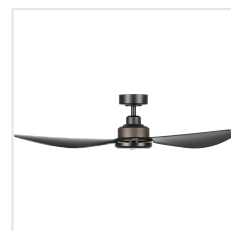

20522702 TORQUAY

Contact | Support
eglo.com/en/eglo-worldwide

General Information

| | |
|-----------------|---------------|
| Material number | 20522702 |
| EAN/UPC | 9008606233892 |

Dimensions

| | |
|---|------|
| Article Diameter (in mm) | 1220 |
| Article Height (in mm) | 284 |
| Height - ceiling to bottom of blade in mm | 290 |
| Canopy Diameter (in mm) | 155 |

Fan

| | |
|-----------------------|-------------------|
| Motor Type | DC |
| Motor Wattage | 33 |
| Operation Voltage | 220-240V, 50Hz |
| Enclosure Colour | matte black |
| Enclosure Material | steel |
| Blade Colour (1) | black matt |
| Blade Material | ABS, UV Resistant |
| Blade Quantity | 3 |
| Blade pitch in degree | Variable |
| Adjustable Canopy | 13 |
| Downrods optional | 202979, 202977 |

Illuminant

Light adaptable No

Controls

optional controllers No

Features

Function remote control incl.
control via remote control
timer
reversible
Night Mode
6 speeds