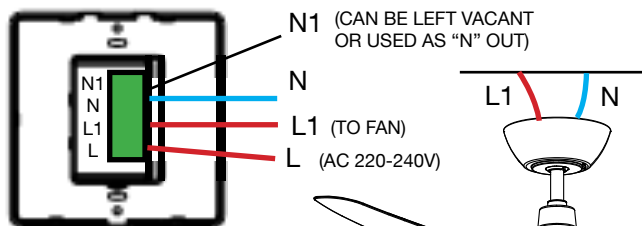

POWER

Rated Power: 80 watts
Rated Voltage: 220-240V ~ 50Hz

Installation: Qualified Electrician Needed

INCLUDES

1 x LCD Wall Control

WIRING

CONTROL ONE FAN:

* Refer to Instructions for wiring diagram on multiple fans

Model	Colour	Outer Carton	EAN13 Barcode
SKYWCM-2	White	19339310013058	9 339310 013051