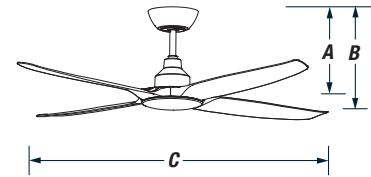

Skyfan^{DC}

The future in fans

Skyfan 4

1200mm - 48"

- Intelligent energy saving DC technology
- Up to 75% less power consumption
- High airflow capacity
- Extremely quiet - ideal for bedrooms
- In-built anti-vibration system
- Glass fibre composite blades for added strength and durability
- Quick click blade assembly
- Indoor and covered outdoor
- 6 speed LCD multifunction remote
- Eco, Sleep and Timer functions
- Summer / winter reversible
- Android and IOS app control option (sold separately) Compatible with Google Home and Alexa.

WITH LIGHT MODELS:

- Slimline 5-Step dimmable 20W LED (1800 lumen)
- Tri colour changeable (warm, natural and cool light)

Skyfan^{DC}

The future in fans

1200mm (48") Fully Moulded Ceiling Fan with Glass Fibre Composite Blade

DIMENSIONS

	A (BLADE)	B (TOTAL)	C (SWEEP)
NO LIGHT	320mm	356mm	1200mm
WITH LED	320mm	365mm	1200mm

BLADES

Count: Four
Materials: Glass Fibre Composite
Sweep: 1200mm (48")
Pitch: Dynamic curve
 High Airflow

INSTALLATION

Suitable for: Indoor and covered outdoors
Power Input: 240V~50Hz
Quick Connect: Yes
Mount Angle: 15° Max
Installation: Qualified Electrician Needed
Warranty: 5 Years

SHIPPING

Packaging Size: 600 x 375 x 250mm
Gross Weight: 5kg
Carton Qty: 1 piece
Pallet Qty: 40 pieces