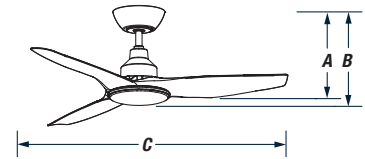

With Light
Models

Without Light
Models

DC 3 Blade Ceiling Fan

1200mm (48") Fully Moulded Ceiling Fan with Glass Fibre Composite Blade

DIMENSIONS

	A	B	C
NO LIGHT	300mm	341mm	1200mm
WITH LED	300mm	366mm	1200mm

BLADES

Count: Three
Materials: Glass Fibre Composite
Sweep: 1200mm (48")
Pitch: Dynamic curve
 High Airflow

MOTOR

Type: DC
Wattage (HML): 2.2/5/9/15/26 watts
Air Movement: 13,580m³/H
RPM: 72/110/147/175/214 rpm