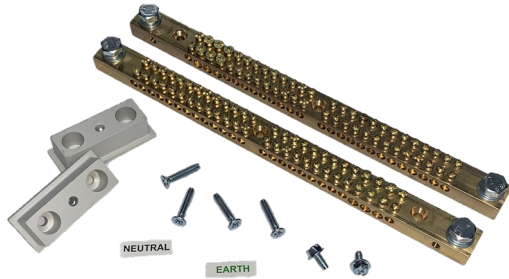

Catalogue No: **CELEN48**

CEL PBD ACC EN KIT 48 WAY SUITS CPL & CPR

Power Distribution and Protection > Distribution Boards > Panelboards > General Panelboard Hardware / Accessories > Earth and Neutral Bars and Accessories > 250A Panelboard Earth and Neutral Bar Kits

CONCEPT Panelboard Earth and Neutral Kit 48 -Way suits COE, CPL and CPR

Representative Photo Only
(actual product may vary based on configuration selections)

SPECIFICATIONS

Component Type Power Distribution & Protection	Earth / Neutral Bars
Number of Poles	48
Details, Numbering	1 - 48
Length	430 mm
L99 Application	48 Way 250A earth / neutral kit with bar, earth & neutral labels, neutral support brackets & fixing screws
Installation Notes	Install as Earth or Neutral bar, as required