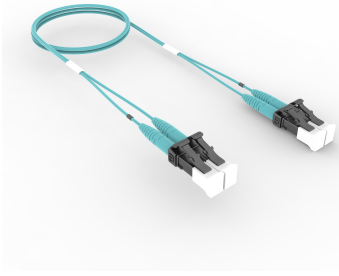

FFXLCLC42

Fiber Patch Cord, LC/UPC/UPC to LC/UPC/UPC, Multimode OM4, 1.6 mm Duplex, Low Smoke Zero Halogen (LSZH)

Product Classification

Regional Availability	Asia Australia/New Zealand China Europe India Latin America Middle East/Africa North America
Portfolio	CommScope®
Product Type	Fiber patch cord, duplex
Product Brand	SYSTIMAX InstaPATCH® 360
Ordering Note	For lengths greater than 999 ft (304 m), orders must be in meters Minimum length may vary based on cable configuration Replacement for MEA Region: 2105027

General Specifications

Color, boot A	Aqua
Color, connector A	Black
Color, boot B	Aqua
Color, connector B	Black
Interface, Connector A	LC/UPC
Interface, Connector B	LC/UPC
Jacket Color	Aqua
Polarity	Pairs, flipped
Total Fibers, quantity	2
Transmission Standards	TIA/EIA-568-C.3

Dimensions

Cable Assembly Length Range (m)	1 – 999
Cable Assembly Length Range (ft)	1 – 999
Diameter Over Jacket	1.6 mm 0.063 in

Ordering Tree

FFXLCLC42

- 760021659
N-002-ZC-5K-F16AQ/E – Fiber Indoor Cable, LazrSPEED® 1.6 mm Low Smoke Zero Halogen Riser, 2-fiber Zipcord, Multimode OM4, Feet jacket marking, Aqua jacket color, Eca Flame Rating
- 860655461 – LC/UPC Connector, Multimode, Aqua