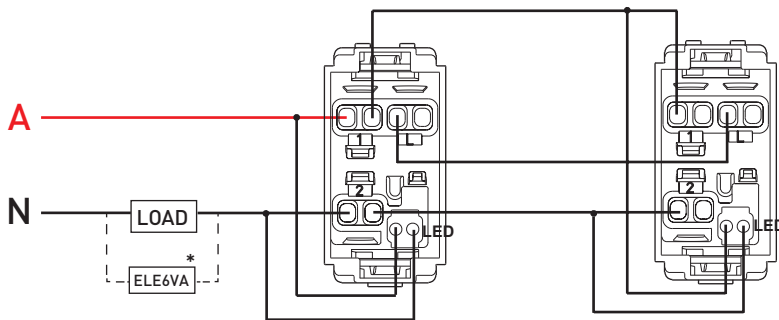

Datasheet

Living Now

2 Gang Switch with LED, 2-Way, 10AX

CAT. NO. LVNSW2WE, LVNSW2BL

LVNSW2BL

LVNSW2WE

Cat. No.	LVNSW2WE	LVNSW2BL
Colour	Matt White (WE)	Matt Black (BL)
Description	Living Now, 2 Gang switch with White LED, 2-Way, 10 AX	
Nominal Input Voltage	230 - 240 V a.c. 50 Hz	
Current Rating	10A / 10 AX	
Motor Rating	N/A	
Illumination	White LED (plug-in accessory)	
Dimensions (W x H x D)	125 x 86 x 10 mm	
Mounting Centres	84 mm	
Terminals	2 x 1.5 mm ² or 1 x 2.5 mm ²	
Compliance	AS/NZS 3133	

Living Now

2 Gang Switch with LED, 2-Way, 10AX

CAT. NO. LVNSW2WE, LVNSW2BL

Single product	
Cat. No.	Barcode
LVNSW2WE	9321001508212
LVNSW2BL	9321001508205

Inner box (QTY 10)	
Cat. No.	Barcode
LVNSW2WE	9321001508373
LVNSW2BL	9321001508366

- Stylish design.
- Push-button switch with White LED indicator.
- Fluoro rated up to 10AX.
- Large switch pressing area: full height of plate.
- 2 way switching.
- Compatible with standard render, stud brackets or wall boxes. For C-clips, only use Cat. No. CC503.

2 - WAY WIRING

LED Indicator ON when Load OFF
Active and Load at first Switch

*May be required for High Impedance Loads

Glass and tile cut-out dimensions:

Legrand - Australia
1300 369 777
www.legrand.com.au
ABN 31 000 102 661