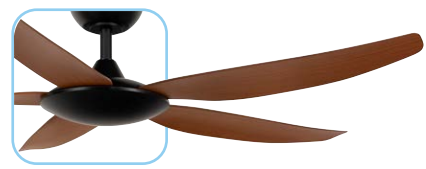

AMARI 56" 5-BLADE DC CEILING FAN

Remote control
Included

- 56**
INCH
1420mm
- 35W**
DC
MOTOR
- 12°**
BLADE
PITCH
- 10°**
CEILING
RAKE MAX
- 17300**
m³/hr
AIRFLOW
- ABS**
BLADES
- 6YR**
WARRANTY

An aerodynamically designed 56-inch ceiling fan suitable for coastal locations with its body, canopy and blades made from durable and anti-rust ABS plastic. Utilises a powerful and efficient DC motor in combination with curved ABS blades for superior airflow

- Durable corrosion and UV resistant body and canopy construction with high strength moulded ABS blades
- The Windbreeze mode varies the fan speed to simulate a natural breeze effect.
- 6 speed remote control included.
- Reversible All-Seasons technology for use all year round
- Powerful 35W DC motor
- Uses Brilliant's Quick Connect Plug System to reduce install time
- Suitable for coastal locations

APPLICATIONS

- Bedrooms, lounge and family rooms
- Indoors or enclosed alfresco areas not exposed to the weather

MATT WHITE

MATT BLACK

MATT WHITE/OAK

MATT BLACK/WALNUT

AMARI 56" 5-BLADE DC CEILING FAN

TECHNICAL SPECIFICATIONS

Size	56 inch (1420mm)
Motor Type	DC (Direct Current)
Operating Voltage	220-240V / 50Hz
Motor Wattage	35W
Construction	ABS body and canopy
Blade Material	Moulded ABS (x5)
Ceiling install	Hangsure
Blade Pitch	12 degrees
Ceiling Rake	10 degree max
Other models available	21719: 52-inch without light 21721: 52-inch with CCT LED light 21725: 56-inch with CCT LED Light
Control	Remote 6-speed with reverse and windbreeze functions
Warranty	3 year in-home plus 3 year replacement (6-Year) <i>*Limited warranty for wall controller, remote controller and light. Refer to warranty card inside the box for more details.</i>
Standards:	AS/NZS 60335-1 AS/NZS 60335-2.80 AS/NZS 60598-1 AS/NZS 60598-2.1