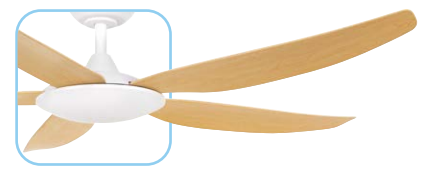

AMARI 56" 5-BLADE DC CEILING FAN

Remote control
Included

- 56**
INCH
1420mm
- 35W**
DC
MOTOR
- 12°**
BLADE
PITCH
- 10°**
CEILING
RAKE MAX
- 17300**
m³/hr
AIRFLOW
- ABS**
BLADES
- 6YR**
WARRANTY

An aerodynamically designed 56-inch ceiling fan suitable for coastal locations with its body, canopy and blades made from durable and anti-rust ABS plastic. Utilises a powerful and efficient DC motor in combination with curved ABS blades for superior airflow

- Durable corrosion and UV resistant body and canopy construction with high strength moulded ABS blades
- The Windbreeze mode varies the fan speed to simulate a natural breeze effect.
- 6 speed remote control included.
- Reversible All-Seasons technology for use all year round
- Powerful 35W DC motor
- Uses Brilliant's Quick Connect Plug System to reduce install time
- Suitable for coastal locations

APPLICATIONS

- Bedrooms, lounge and family rooms
- Indoors or enclosed alfresco areas not exposed to the weather

MATT WHITE

MATT BLACK

MATT WHITE/OAK

MATT BLACK/WALNUT

AMARI 56" 5-BLADE DC CEILING FAN

TECHNICAL SPECIFICATIONS

Size	56 inch (1420mm)
Motor Type	DC (Direct Current)
Operating Voltage	220-240V / 50Hz
Motor Wattage	35W
Construction	ABS body and canopy
Blade Material	Moulded ABS (x5)
Ceiling install	Hangsure
Blade Pitch	12 degrees
Ceiling Rake	10 degree max
Other models available	21719: 52-inch without light 21721: 52-inch with CCT LED light 21725: 56-inch with CCT LED Light
Control	Remote 6-speed with reverse and windbreeze functions
Warranty	3 year in-home plus 3 year replacement (6-Year) <i>*Limited warranty for wall controller, remote controller and light. Refer to warranty card inside the box for more details.</i>
Standards:	AS/NZS 60335-1 AS/NZS 60335-2.80 AS/NZS 60598-1 AS/NZS 60598-2.1