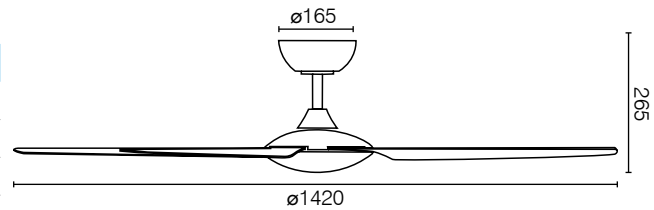

MATT BLACK/WALNUT

AMARI 56" 5-BLADE DC CEILING FAN

TECHNICAL SPECIFICATIONS

Size	56 inch (1420mm)
Motor Type	DC (Direct Current)
Operating Voltage	220-240V / 50Hz
Motor Wattage	35W
Construction	ABS body and canopy
Blade Material	Moulded ABS (x5)
Ceiling install	Hangsure
Blade Pitch	12 degrees
Ceiling Rake	10 degree max
Other models available	21719: 52-inch without light 21721: 52-inch with CCT LED light 21725: 56-inch with CCT LED Light
Control	Remote 6-speed with reverse and windbreeze functions
Warranty	3 year in-home plus 3 year replacement (6-Year) <i>*Limited warranty for wall controller, remote controller and light. Refer to warranty card inside the box for more details.</i>
Standards:	AS/NZS 60335-1 AS/NZS 60335-2.80 AS/NZS 60598-1 AS/NZS 60598-2.1

INSTALLATION

Must be installed by a licensed electrician

ACCESSORIES (sold separately)

Extension Rod with loom kits, 900mm x Ø26mm:	21810/05 matt white, 21810/06 matt black
Extension Rod with loom kits, 1800mm x Ø26mm:	21952/05 matt white, 21952/06 matt black

AIR MOVEMENT

SPEED	1	2	3	4	5	6
RPM	113	163	178	195	210	225
Power	8W	16W	21W	25W	30W	35W
Airflow	6,253m³/h	9,295m³/h	11,492m³/h	13,689m³/h	15,633m³/h	17,323m³/h

	MODEL	COLOUR	DESCRIPTION	BOX SIZE	GROSS WEIGHT	BOX QTY	BARCODE/TUN
RETAIL BOX	21723/05	Matt White	Amari-56 Fan	W665 x H205 x D305 mm	6.7 kg	1 pc	9 312641 217237 >
RETAIL BOX	21723/06	Matt Black	Amari-56 Fan	W665 x H205 x D305 mm	6.7 kg	1 pc	9 312641 217244 >
RETAIL BOX	21723/37	Matt White/Oak	Amari-56 Fan	W665 x H205 x D305 mm	6.7 kg	1 pc	9 312641 218715 >
RETAIL BOX	21723/51	Matt Black/Walnut	Amari-56 Fan	W665 x H205 x D305 mm	6.7 kg	1 pc	9 312641 218722 >