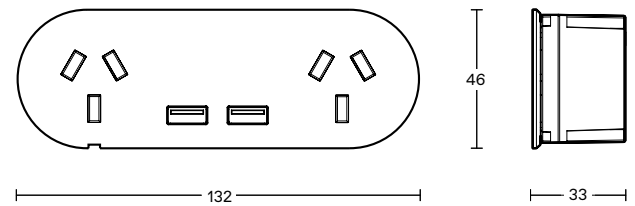

13

13 TEAR SHEET / 1 OF 1 / 261121

13-O-USB-W

FLUSH DOUBLE OUTLET USB-A 13-O-USB-W

Recessed, trimless, and completely flush power outlets with dual USB-A.

FINISHES

MATTE
WHITE
[W]

MATTE
BLACK
[B]

SPECIFICATIONS

DIMENSIONS	H46 X W132 X D33 mm
APPLICATION	INTERIOR
MATERIAL	POLYCARBONATE
ELECTRICAL	10A AT 250V AC 50HZ
USB	2 X 5V DC 2.1A (TOTAL)
REGION	AU/NZ

INSTALL ACCESSORIES INDEX

PRODUCT NAME	SKU
FLUSH FIXED MOUNTING ASSEMBLY	13-FMA
FLUSH ADJUSTABLE MOUNTING ASSEMBLY	13-AMA-B/W
FLUSH FIRE RATED ENCLOSURE	13-FRE*