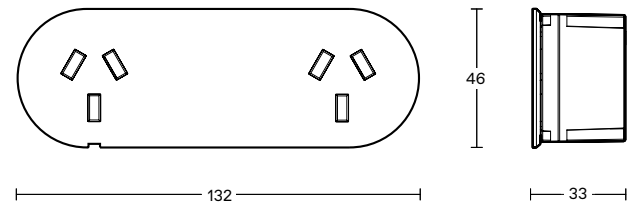

## FLUSH DOUBLE OUTLET 13-O-W

Recessed, trimless, and completely flush power outlets.

### SPECIFICATIONS

DIMENSIONS	H46 X W132 X D33 mm
APPLICATION	INTERIOR
MATERIAL	POLYCARBONATE
ELECTRICAL	10A AT 250V AC 50HZ
REGION	AU/NZ