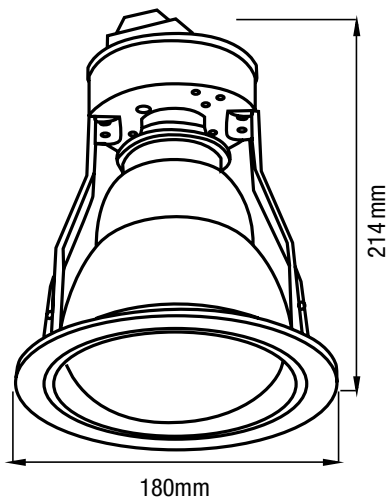

SINGLE INSTANT HEAT LAMP

DIMENSIONS

INSTALLATION

Installation	By licensed electrician only
Warranty	2 year in home warranty*

*For further information regarding warranty terms and conditions, please refer to enclosed warranty statement. Warranty is void unless installed by a licensed electrician.

AVAILABLE COLOURS

White

Model	Colour	Barcode
MBHU1LW	White	9 312375 504023

Model Numbers

MBHU1LW

Features

- Slimline profile ideal for installation in ensuites and small bathrooms
- Provides powerful instant heating
- Supplied with 1 x 275W heat lamp
- Non dimmable

SPECIFICATIONS

Model Name	Uno
Model Number	MBHU1LW
Air Movement m³/hr	N/A
Power Wattage	275W
Voltage	240V 50Hz
Materials/Housing	Aluminium housing with metal fascia trim
Cutout Size	dia145mm
Heating wattage/type	275W E27 heat lamp
Lighting wattage/type	275W E27 heat lamp
Colour Temperature	2700K (warm white)
Lumens Output	1200lm
Minimum Ceiling Depth	300mm
Ducting Size	N/A
Accessories Included	Supplied 1x 275W E27 heat lamp

SHIPPING

Packaging size	22(H) x 21(W) x 22(L)mm
Carton quantity	12
Gross weight	1.5kg

PACKAGING

Aust/NZ Approval No. SAA-172776-EA