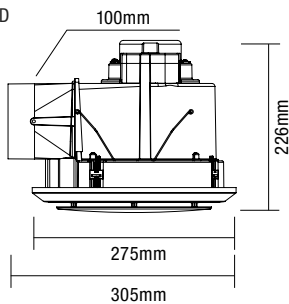

25W / 45W EXHAUST FAN ROUND TRICOLOUR LED LIGHT

Model Numbers

MXFSLR20M
MXFSLR20W
MXFSLR25M
MXFSLR25W

Features

- Low profile design ideal for installation in bathroom, laundry and any residential and apartments applications
- Polypropylene (PP) housing with ABS fascia
- Easy installation clamps to fit and secure fan into ceiling
- High velocity exhaust fan with back draft stopper
- Compatible with Martec bathroom remote MBHREM (not included)

DIMENSIONS

Round 240 LED

Round 295 LED

25W / 45W EXHAUST FAN ROUND TRICOLOUR LED LIGHT

PACKAGING

SPECIFICATIONS

Model Name	Saturn 240 / Saturn 295
Model Numbers	MXFSLR20M - Matt Black MXFSLR20W - Matt White MXFSLR25M - Matt Black MXFSLR25W - Matt White
Air Extraction m³/hr	180m ³ /hr / 443m ³ /hr
Power Wattage	25W / 45W
Voltage / Frequency	220-240 50-60Hz
Materials / Housing	Polypropylene
Cutout Size	Dia 240mm / 295mm
Decibel Rating	<45dB
Lighting Wattage / Type	17W LED
Colour Temperature	3000K / 4000K / 5000K
Lumens Output	900lm / 1050lm / 900lm - Saturn 240 1200lm / 1400lm / 1200lm - Saturn 295
Minimum Ceiling Depth	220mm
Ducting Size	100mm / 150mm
Accessories Included	900mm flex and plug

SHIPPING

Model Numbers	Carton Size				Carton Gross Weight (Kg)
	H (mm)	W (mm)	L (mm)	Carton Quantity	
MXFSLR20M	330	305	220	4	15
MXFSLR20W	330	305	220	4	15
MXFSLR25M	375	360	220	4	20
MXFSLR25W	375	360	220	4	20