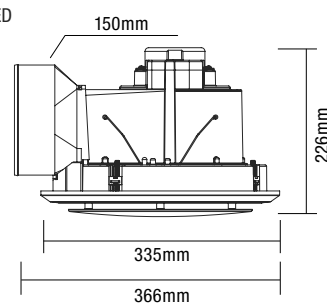

25W / 45W EXHAUST FAN ROUND TRICOLOUR LED LIGHT

Model Numbers

MXFSLR20M
MXFSLR20W
MXFSLR25M
MXFSLR25W

Features

- Low profile design ideal for installation in bathroom, laundry and any residential and apartments applications
- Polypropylene (PP) housing with ABS fascia
- Easy installation clamps to fit and secure fan into ceiling
- High velocity exhaust fan with back draft stopper
- Compatible with Martec bathroom remote MBHREM (not included)

DIMENSIONS

Round 240 LED

Round 295 LED

25W / 45W EXHAUST FAN ROUND TRICOLOUR LED LIGHT

PACKAGING

SPECIFICATIONS

Model Name	Saturn 240 / Saturn 295
Model Numbers	MXFSLR20M - Matt Black MXFSLR20W - Matt White MXFSLR25M - Matt Black MXFSLR25W - Matt White
Air Extraction m³/hr	180m ³ /hr / 443m ³ /hr
Power Wattage	25W / 45W
Voltage / Frequency	220-240 50-60Hz
Materials / Housing	Polypropylene
Cutout Size	Dia 240mm / 295mm
Decibel Rating	<45dB
Lighting Wattage / Type	17W LED
Colour Temperature	3000K / 4000K / 5000K
Lumens Output	900lm / 1050lm / 900lm - Saturn 240 1200lm / 1400lm / 1200lm - Saturn 295
Minimum Ceiling Depth	220mm
Ducting Size	100mm / 150mm
Accessories Included	900mm flex and plug

SHIPPING

Model Numbers	Carton Size				Carton Gross Weight (Kg)
	H (mm)	W (mm)	L (mm)	Carton Quantity	
MXFSLR20M	330	305	220	4	15
MXFSLR20W	330	305	220	4	15
MXFSLR25M	375	360	220	4	20
MXFSLR25W	375	360	220	4	20