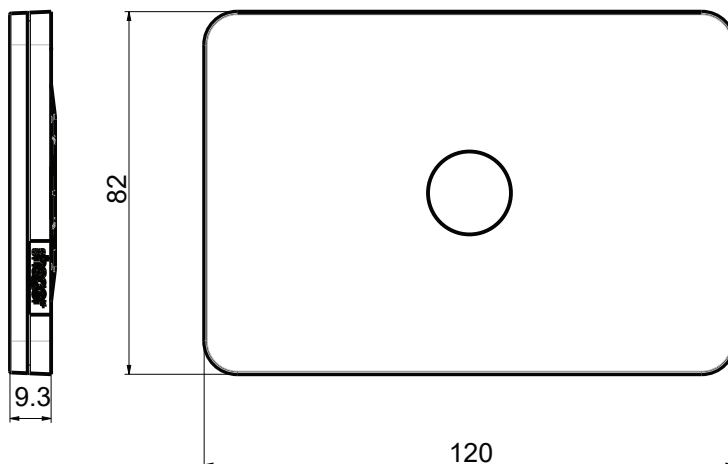

1-6 Gang allure Switch Plate, No Mech

Catalogue number:
WBHSPx (1, 2, 3, 4, 5, 6)
WBHSPx-MW (1, 2, 3, 4, 5, 6)
WBHSPx-MB (1, 2, 3, 4, 5, 6)

Range:
allure

Specifications:

Mechanical

- External material
  UV stabilised polycarbonate
- Matt finishes UV stabilised spray

Packaging

- Box qty 10
- Carton qty 80

Feature	Benefit
Rotoloc compatible	Mechanism will not push back through plate into wall cavity
Terminal screws "backed off"	Ease of installation
Cable entries bevelled	Ease of installation
Chemical resistant rocker pivots	Increased resistance to chemical cleaners
UV stabilised, PC material	Does not fade, high impact strength