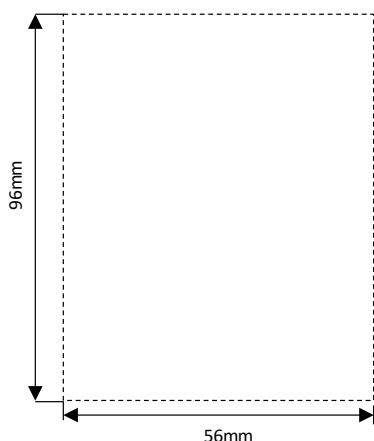

## Excel Life™ Smart Smart Dimmer - 1 Gang

CAT. NO. EWNDIM1WE, EWNDIM1MW, EWNDIM1MB

EWNDIM1WE

EWNDIM1MW

EWNDIM1MB

Cat. No.	EWNDIM1WE	EWNDIM1MW	EWNDIM1MB
Colour	White (WE)	Matt White (MW)	Matt Black (MB)
Description	Smart Dimmer 1 Gang - 3 Wire		
Nominal Input Voltage	230 - 240 V a.c. 50 Hz		
Min. Load	0 W		
Max. Load	150 W		
No. of Gang	1 Gang		
Wired/Wireless	Wired		
IP Rating	IP2X		
Mounting centres	84 mm		
Product Dimension (W X H X D)	120 x 76 x 42 mm		
Wireless Connectivity	Zigbee 2.4 Ghz to 2.4835 Ghz		
Compliance	AS/NZS 60669.2.1, AS/NZS 4268, ETSI EN 300 328		

## Glass and tile cut-out dimensions:

Single product	
Cat. No.	Barcode
EWNDIM1WE	9321001499688
EWNDIM1MW	9321001499527
EWNDIM1MB	9321001499602

Inner box (QTY 5)	
Cat. No.	Barcode
EWNDIM1WE	9321001500193
EWNDIM1MW	9321001500032
EWNDIM1MB	9321001500117