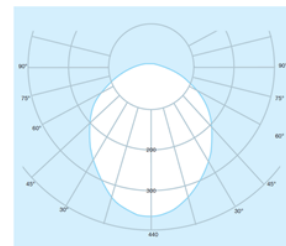

## Surface Mount twin heads EM spot lights

The Haneco DUET is a 2 x 2W high performance LED EM flood light with two fully adjustable heads.

### SPECIFICATIONS

Supply Voltage	220-240V, 50/60Hz
Power consumption	4W
Max. power when charging	4.5W
Lumen output	2 x 250 lm
Operating Ambient Temp.	0 to 45°C
Wiring	Screw terminals / Flex and plug
Lamp	LED
Battery Type	LiFePO4 3.2V 6.6Ah
Discharge Time	>1.5 hours
Recharge Time	16 hours
Finish color	White
IP	IP20
Electrical Classification	Class II
Dimensions	283x224x59mm
Body Material	PC
LED type	SMD
CCT	5700K
Indicator light color	Green
Charger Operation	Continuous
Turn on delay	<0.5s
CRI	>80