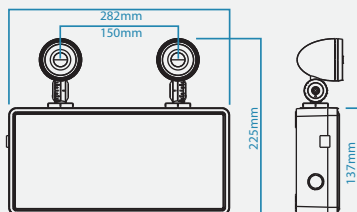

## Surface Mount twin heads EM spot lights

The Haneco DUET is a 2 x 2W high performance LED EM flood light with two fully adjustable heads.

### QUICK FACTS

- 4W High efficient LED lamp with long lifetime and low power consumption
- Fully adjustable twin heads design
- Easy surface mount installation
- Easy accessible manual test button
- Self charging Lithium Iron Phosphate battery
- AS/NZS 60598
- 3 year warranty
- Complete with both internal screw terminals and external 1.2m flex and plug
- Slim body design

### SPECIFICATIONS

Supply Voltage	220-240V, 50/60Hz
Power consumption	4W
Max. power when charging	4.5W
Lumen output	2 x 250 lm
Operating Ambient Temp.	0 to 45°C
Wiring	Screw terminals / Flex and plug
Lamp	LED
Battery Type	LiFePO4 3.2V 6.6Ah
Discharge Time	>1.5 hours
Recharge Time	16 hours
Finish color	White
IP	IP20
Electrical Classification	Class II
Dimensions	283x224x59mm
Body Material	PC
LED type	SMD
CCT	5700K
Indicator light color	Green
Charger Operation	Continuous
Turn on delay	<0.5s
CRI	>80