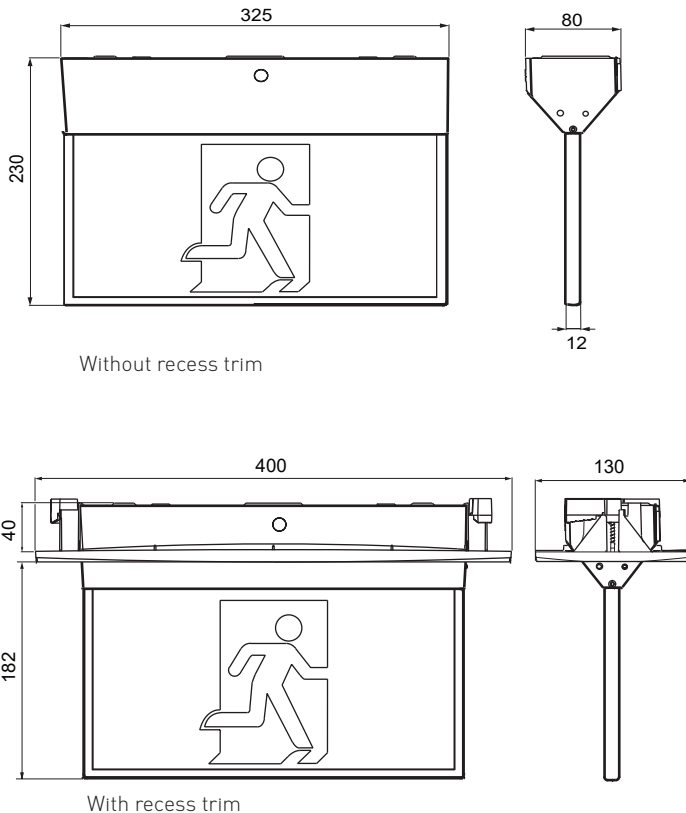

Recess

Surface

Operating Mode	Maintained
Nominal Input Voltage	230 - 240 V a.c. 50 Hz
Power Consumption	3 W
Inrush current	9.8 A peak
Battery	Li-ion 6.4 V 0.57 Ah
Light Source Life (LSL)	50,000 hrs
Operating Temperature	10° C to 40° C
Body construction	Polycarbonate
Diffuser Construction	Polycarbonate
IP Rating	IP20
IK Rating	IK03
Product Weight	1.2 kg
Compliance	AS/NZS 2293, AS/NZS 60598
Product Marking	

DIMENSIONS

SPACING TABLE

Maximum Spacing between luminaires for 0.2 lux (Australia)					
Mounting Height (m)	2.7	3.0	3.3	3.6	4
C ₀ : B8	6.0	6.2	6.4	6.6	6.7
C ₉₀ : A20	6.8	7.2	7.5	7.8	8.2

As per AS/NZS 2293:2018