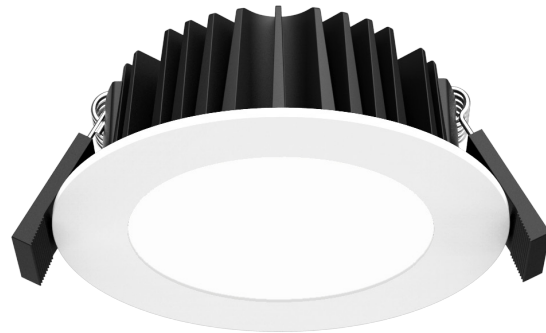

# UNOLED TL10

## 10W Tricolour LED Downlight

**Triled Colour Switchable**  
Warm White, Cool White and Daylight switchable.

10 watts

80+ CRI

1000 lm

Designed & Tested  
for Australian Applications

3 Year Warranty

### Description

Recessed 10W fixed downlight featuring colour selectable SMD technology. Colour temperature can be selected via a switch at the rear of the luminaire and enables users to choose between 3000K, 4000K and 5700K colour temperatures options. Manufactured from cast aluminium with a powdercoated finish, an opal polycarbonate diffuser and a pressure cast aluminium heatsink. Supplied with remote flicker free Trailing Edge dimmable driver.

### Specifications

Model	TL10
Colour Temperature	3000K, 4000K, 5700K
Lumens	1000 lm
Wattage	11.7 W (System Power)
Efficacy	86.59 lm/W 4000K
CRI	80+
Colour Deviation	SDCM < 3
Lifetime	50,000hrs (L70)
Beam Angle	Wide 60°
Trim Colour	White
Ingress Protection	IP44
Dimming	Trailing Edge
Driver	Remote
Cutout Size	85-95 mm
Dimensions	Ø110 x 52 (H) mm
Weight	170g