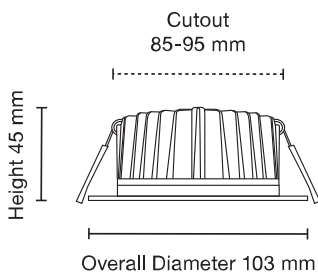

### Dimensions

### Specifications

Model	TL10
Colour Temperature	3000K, 4000K, 5700K
Lumens	1000 lm
Wattage	11.7 W (System Power)
Efficacy	86.59 lm/W 4000K
CRI	80+
Colour Deviation	SDCM < 3
Lifetime	50,000hrs (L70)
Beam Angle	Wide 60°
Trim Colour	White
Ingress Protection	IP44
Dimming	Trailing Edge
Driver	Remote
Cutout Size	85-95 mm
Dimensions	Ø110 x 52 (H) mm
Weight	170g