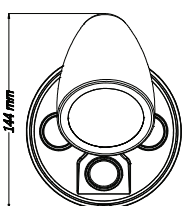

- Die cast aluminium housing for reliable heat dissipation
- Traditional aesthetics
- Adjustable sensor and luminaire heads

Key Sellers

Wattage	10	10	2X10
Model	LDVSSFL10WTRI	LDVSSFL10WTRIMS	LDVSSFL2X10WTRIMS
Lumens	900-950lm	900-950lm	1800-1900lm
Lm/W	90-95	90-95	90-95
CCT	3000K/4000K/6500K	3000K/4000K/6500K	3000K/4000K/6500K

AVAILABLE SIZES

10W
L183MM X W144MM X H114MM

2 X 10W
L290MM X W132MM X H170MM

TECHNICAL INFORMATION

Photometrics

(example of LDVSFL10W)

Easy installation

Large terminal blocks for easy instal

IP65/54

PIR

30000h

Key Model	LDVSFL10WTRI	LDVSFL2X10WTRI	LDVSFL10WTRIMS	LDVSFL2X10WTRIMS
Lumens	900/950	1800/2000	900/950	1800/2000
Lm/W	90/100	90/100	90/100	90/100
CCT	3000/4000/6500	3000/4000/6500	3000/4000/6500	3000/4000/6500
IP	65	65	54	54
CRI	80	80	80	80
Lifetime (L70 B50 @ 35)	30000	30000	30000	30000
Operating temperature	..-20° - +50°	..-20° - +50°	..-20° - +50°	..-20° - +50°
Beam angle	100°	100°	100°	100°
Length (mm)	183	290	183	290
Width (mm)	144	132	144	132
Height (mm)	114	170	114	170
Finish	Black	Black	Black	Black
PF	0.5	0.5	0.5	0.5
Dimmable	No	No	No	No
Housing material	Aluminum/ABS	Aluminum/ABS	Aluminum/ABS	Aluminum/ABS
Sensor type	N/A	N/A	PIR	PIR
Detection range	N/A	N/A	140°	140°
Detection distance	N/A	N/A	12m	12m
Time delay	N/A	N/A	10s-10min	10s-10min
Light control	N/A	N/A	10lux - 2000lux	10lux - 2000lux
Installation height	N/A	N/A	2-2.5m	2-2.5m
Warranty	5 Years	5 Years	5 Years	5 Years