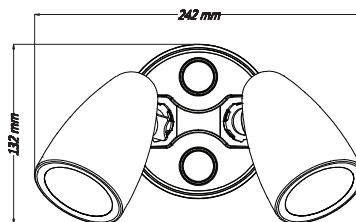

- Die cast aluminium housing for reliable heat dissipation
- Traditional aesthetics
- Adjustable sensor and luminaire heads

Key Sellers

Wattage	10	10	2X10
Model	LDVSSFL10WTRI	LDVSSFL10WTRIMS	LDVSSFL2X10WTRIMS
Lumens	900-950lm	900-950lm	1800-1900lm
Lm/W	90-95	90-95	90-95
CCT	3000K/4000K/6500K	3000K/4000K/6500K	3000K/4000K/6500K

AVAILABLE SIZES

10W
L183MM X W144MM X H114MM

2 X 10W
L290MM X W132MM X H170MM

TECHNICAL INFORMATION

Photometrics

(example of LDVSFL10W)

Easy installation

Large terminal blocks for easy instal

IP65/54

PIR

30000h

Key Model	LDVSFL10WTRI	LDVSFL2X10WTRI	LDVSFL10WTRIMS	LDVSFL2X10WTRIMS
Lumens	900/950	1800/2000	900/950	1800/2000
Lm/W	90/100	90/100	90/100	90/100
CCT	3000/4000/6500	3000/4000/6500	3000/4000/6500	3000/4000/6500
IP	65	65	54	54
CRI	80	80	80	80
Lifetime (L70 B50 @ 35)	30000	30000	30000	30000
Operating temperature	..-20° - +50°	..-20° - +50°	..-20° - +50°	..-20° - +50°
Beam angle	100°	100°	100°	100°
Length (mm)	183	290	183	290
Width (mm)	144	132	144	132
Height (mm)	114	170	114	170
Finish	Black	Black	Black	Black
PF	0.5	0.5	0.5	0.5
Dimmable	No	No	No	No
Housing material	Aluminum/ABS	Aluminum/ABS	Aluminum/ABS	Aluminum/ABS
Sensor type	N/A	N/A	PIR	PIR
Detection range	N/A	N/A	140°	140°
Detection distance	N/A	N/A	12m	12m
Time delay	N/A	N/A	10s-10min	10s-10min
Light control	N/A	N/A	10lux - 2000lux	10lux - 2000lux
Installation height	N/A	N/A	2-2.5m	2-2.5m
Warranty	5 Years	5 Years	5 Years	5 Years