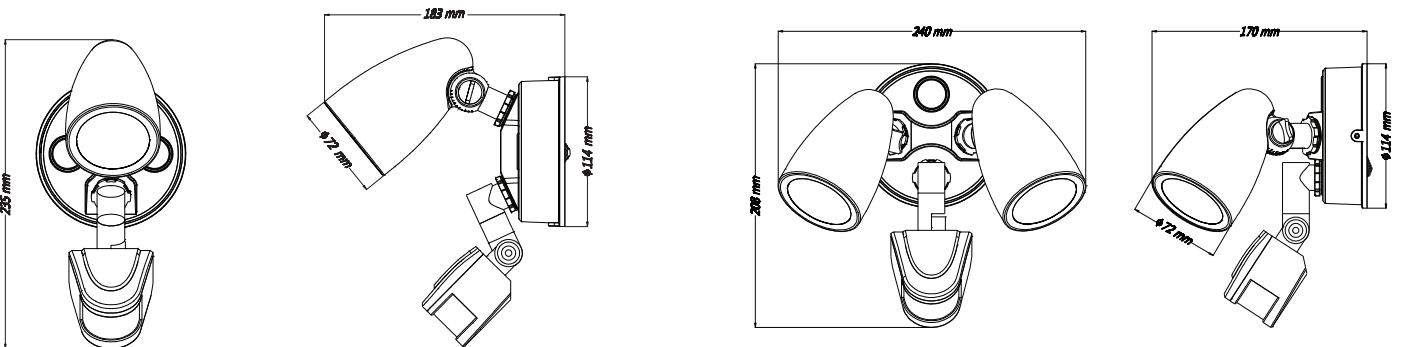

ORDERING INFORMATION

Product name	EAN10	Model Number	Wattage	Lumens	CCT	CRI	IP	Beam °	Lifetime	lm/W	Length (mm)	Width (mm)	Height (mm)	Weight (g)	Dimmable	Material	Product colour	Warranty
LDVAL SECURITY FLOOD 10W TRI 12X1 LEDV	4058075542280	LDVSFL10WTRI	1X10W	90/100	3000/4000/6500	80	65	100	30000	90/100	183	144	114	400	N/A	Aluminum/ABS	Black	5 years
LDVAL SECURITY FLOOD 2X10W TRI 12X1LEDV	4058075542341	LDVSFL2X10WTRI	2X10W	90/100	3000/4000/6500	80	65	100	30000	90/100	290	132	170	650	N/A	Aluminum/ABS	Black	5 years
LDVAL SECURITY FLOOD 10W TRI MS12X1LEDV	4058075542327	LDVSFL10WTRIMS	1X10W	90/100	3000/4000/6500	80	54	100	30000	90/100	183	144	114	450	N/A	Aluminum/ABS	Black	5 years
LDVAL SECURITY FLOOD 2X10WTRIMS12X1LEDV	4058075542303	LDVSFL2X10WTRIMS	2X10W	90/100	3000/4000/6500	80	54	100	30000	90/100	290	132	170	700	N/A	Aluminum/ABS	Black	5 years