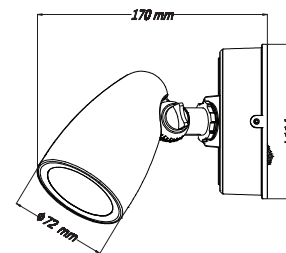

AVAILABLE SIZES

10W
L183MM X W144MM X H114MM

2 X 10W
L290MM X W132MM X H170MM

TECHNICAL INFORMATION

Photometrics

(example of LDVSFL10W)

Easy installation

Large terminal blocks for easy instal

IP65/54

PIR

30000h

Key Model	LDVSFL10WTRI	LDVSFL2X10WTRI	LDVSFL10WTRIMS	LDVSFL2X10WTRIMS
Lumens	900/950	1800/2000	900/950	1800/2000
Lm/W	90/100	90/100	90/100	90/100
CCT	3000/4000/6500	3000/4000/6500	3000/4000/6500	3000/4000/6500
IP	65	65	54	54
CRI	80	80	80	80
Lifetime (L70 B50 @ 35)	30000	30000	30000	30000
Operating temperature	..-20° - +50°	..-20° - +50°	..-20° - +50°	..-20° - +50°
Beam angle	100°	100°	100°	100°
Length (mm)	183	290	183	290
Width (mm)	144	132	144	132
Height (mm)	114	170	114	170
Finish	Black	Black	Black	Black
PF	0.5	0.5	0.5	0.5
Dimmable	No	No	No	No
Housing material	Aluminum/ABS	Aluminum/ABS	Aluminum/ABS	Aluminum/ABS
Sensor type	N/A	N/A	PIR	PIR
Detection range	N/A	N/A	140°	140°
Detection distance	N/A	N/A	12m	12m
Time delay	N/A	N/A	10s-10min	10s-10min
Light control	N/A	N/A	10lux - 2000lux	10lux - 2000lux
Installation height	N/A	N/A	2-2.5m	2-2.5m
Warranty	5 Years	5 Years	5 Years	5 Years