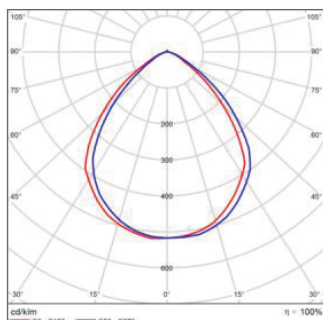

- Die cast aluminium housing for reliable heat dissipation
- Traditional aesthetics
- Adjustable sensor and luminaire heads

Key Sellers

Wattage	10	10	2X10
Model	LDVSSFL10WTRI	LDVSSFL10WTRIMS	LDVSSFL2X10WTRIMS
Lumens	900-950lm	900-950lm	1800-1900lm
Lm/W	90-95	90-95	90-95
CCT	3000K/4000K/6500K	3000K/4000K/6500K	3000K/4000K/6500K

AVAILABLE SIZES

10W
L183MM X W144MM X H114MM

2 X 10W
L290MM X W132MM X H170MM

TECHNICAL INFORMATION

Photometrics

(example of LDVSFL10W)

Easy installation

Large terminal blocks for easy instal