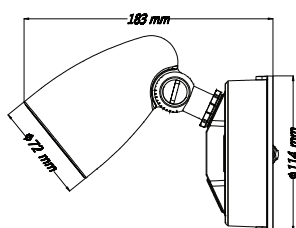

AVAILABLE SIZES

10W
L183MM X W144MM X H114MM

2 X 10W
L290MM X W132MM X H170MM

TECHNICAL INFORMATION

Photometrics

(example of LDVSFL10W)

Easy installation

Large terminal blocks for easy instal

IP65/54

PIR

30000h

Key Model	LDVSFL10WTRI	LDVSFL2X10WTRI	LDVSFL10WTRIMS	LDVSFL2X10WTRIMS
Lumens	900/950	1800/2000	900/950	1800/2000
Lm/W	90/100	90/100	90/100	90/100
CCT	3000/4000/6500	3000/4000/6500	3000/4000/6500	3000/4000/6500
IP	65	65	54	54
CRI	80	80	80	80
Lifetime (L70 B50 @ 35)	30000	30000	30000	30000
Operating temperature	..-20° - +50°	..-20° - +50°	..-20° - +50°	..-20° - +50°
Beam angle	100°	100°	100°	100°
Length (mm)	183	290	183	290
Width (mm)	144	132	144	132
Height (mm)	114	170	114	170
Finish	Black	Black	Black	Black
PF	0.5	0.5	0.5	0.5
Dimmable	No	No	No	No
Housing material	Aluminum/ABS	Aluminum/ABS	Aluminum/ABS	Aluminum/ABS
Sensor type	N/A	N/A	PIR	PIR
Detection range	N/A	N/A	140°	140°
Detection distance	N/A	N/A	12m	12m
Time delay	N/A	N/A	10s-10min	10s-10min
Light control	N/A	N/A	10lux - 2000lux	10lux - 2000lux
Installation height	N/A	N/A	2-2.5m	2-2.5m
Warranty	5 Years	5 Years	5 Years	5 Years