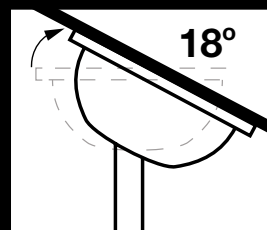

Mountable on ceilings with a maximum angle of 18°.