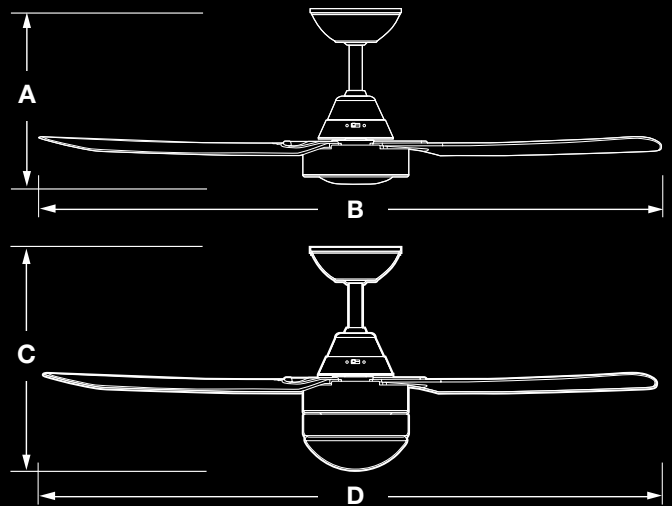

- Available in black, white or white with clear blades.
- Comes with and without B22 light fitting (Light globe not included).
- Innovative blade geometry maximises air flow & fan efficiency.
- High quality and reliable AC motor and components.
- Engineered for fast and efficient installation.
- Suitable for indoor and covered outdoor areas.
- Quick connect terminals simplify wiring.
- Comes with three speed wall controller with light switch.
- Optional remote control available (Part number SFREMOTE).

3 speed wall controller with light switch included.

Optional Remote Control (SFREMOTE)

MODEL	SCU48WH SCU48BK SCU48CB	SCU48WH-LT SCU48BK-LT
A	310mm/12.2"	-
B	1220mm/48"	-
C	-	400mm/16"
D	-	1220mm/48"

\*Conditions apply.

## OPTIONAL DOWNRODS

MODEL	LENGTH	COLOUR
ROD900WH	900mm	White
ROD900BK	900mm	Black
ROD1500WH	1500mm	White
ROD1500BK	1500mm	Black