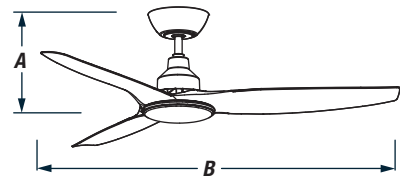

WITH LIGHT MODELS:

- Slimline 5-Step dimmable 20W LED (1800 lumen)
- Tri colour changeable (warm, natural and cool light)

Skyfan^{DC}

The future in fans

1300mm (52") Fully Glass Fibre Composite 3 Blade Ceiling Fan

DIMENSIONS

A	B
360mm	1300mm

BLADES

Count: Three
Materials: Glass Fibre Composite
Sweep: 1300mm (52")
Pitch: 12.5°

MOTOR

Type: DC
Wattage (HML): 3.9/9/15.6/25.2/31.8/5.8 (eco) watts
Air Movement: 14,610m³/H
RPM: 90/132/166/190/210/110 (eco) rpm

LIGHT MODELS

Light Type: LED Panel
Light Wattage: 20 watts
Dimmable: 5 Step Dimmable
Lumens: 1800 Lm
Tri Colour: Warm/Natural/Cool

INSTALLATION

Suitable for: Indoor and covered outdoors
Power Input: 240V~50Hz
Quick Connect: Yes
Mount Angle: 15°
Installation: Qualified Electrician Needed
Warranty: 5 Years