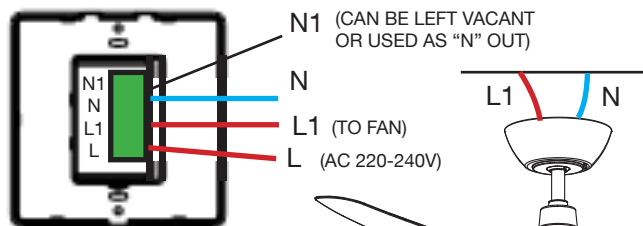

WIRING

CONTROL ONE FAN: