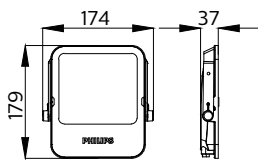

SmartBright G2 LED Floodlight

Initial LED luminaire efficacy	100 lm/W
Lamp colour temperature	4000 K
Colour Rendering Index	>80
Initial chromaticity	(0.380,0.380) SDCM≤6
Initial input power	30 W
Power consumption tolerance	+/-10%

Application Conditions

Ambient temperature range	-25 to +40 °C

Product Data

Full product code	871016334384699

Order product name	BVP151 LED30/NW 220-240V 30W AWB SAA
EAN/UPC – product	8710163343846
Order code	911401818780
SAP numerator – quantity per pack	1
Numerator – packs per outer box	10
SAP material	911401818780
SAP net weight (piece)	0.850 kg

Dimensional drawing

30W

BVP151 LED30/NW 220-240V 30W AWB SAA