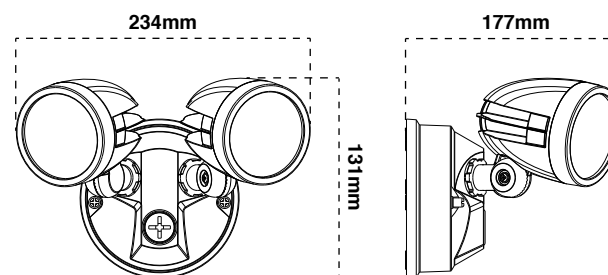

atomⁱ

LED SECURITY LIGHTS

Twin 23W Security Spotlights IP65

CONDOR TWIN

Features

- High quality die-cast aluminium housing and glass diffuser
- Easy to install with Phillips head screws
- Three selectable colour temperatures
- Up to 30% higher lumen output¹
- Weatherproof (IP65)

Product datasheet

Description

Twin 24W Security Spotlight IP65.

Finish

Black (BLK)

White (WH)

Product specification

Voltage	230V~ 50Hz
Power consumption	23W
Light colour options	Tri-Colour
Lumen output	2200lm / 2450lm / 2400lm
Colour temperature	3000K / 4000K / 5000K
Colour rendering index	>80
Beam Angle	90°
Dimmable	No
Warranty	3 years
Working temperature	-10°C – 40°C
IP Rating	IP65
Electrical classification	Class I

Dimensions

Width	Height	Depth
234mm	131mm	177mm

¹Compared to previous Atom model AT9130.