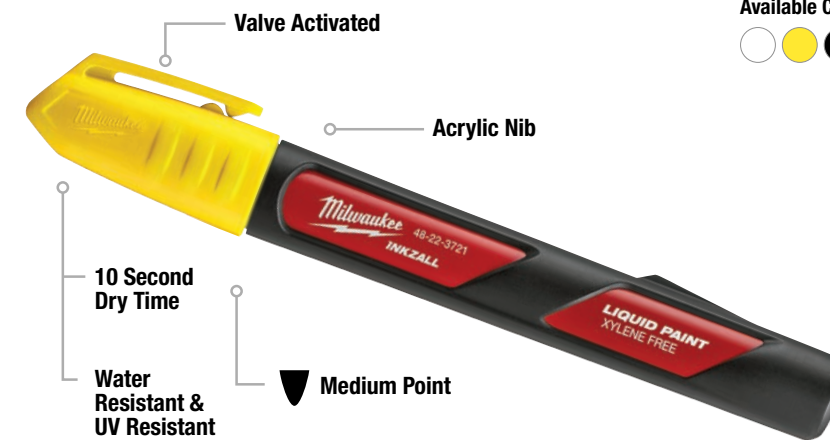

INKZALL™ PAINT MARKERS, PENS & HIGHLIGHTERS

INKZALL™ LIQUID PAINT MARKERS

**BLEED &
SMEAR
RESISTANT**

Valve Activated

Acrylic Nib

10 Second Dry Time

Water Resistant & UV Resistant Markings

Medium Point

Available Colors

Marks on Surfaces up to 300°F

Model #	Description
48-22-3712	INKZALL™ Medium Point White Liquid Paint Marker
48-22-3722	INKZALL™ Medium Point Yellow Liquid Paint Marker
48-22-3711	INKZALL™ Medium Point White Liquid Paint Markers (Bulk 12 Pc)
48-22-3721	INKZALL™ Medium Point Yellow Liquid Paint Marker (Bulk 12 Pc)
48-22-3731	INKZALL™ Medium Point Black Liquid Paint Markers (Bulk 12 Pc)

Model #	Description
48-22-3741	INKZALL™ Medium Point Red Liquid Paint Markers (Bulk 12 Pc)
48-22-3751	INKZALL™ Medium Point Green Liquid Paint Markers (Bulk 12 Pc)
48-22-3761	INKZALL™ Medium Point Blue Liquid Paint Markers (Bulk 12 Pc)
48-22-3771	INKZALL™ Medium Point Orange Liquid Paint Markers (Bulk 12 Pc)