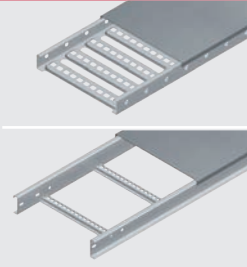

CF FLAT COVERS

Supplied in 3m lengths

FASTENERS

STRUT SYSTEMS

Cable Tray Flat Covers

Width (mm)	CT or ET Cable Tray		ET3 or ET5 Cable Tray or EzyMesh			
	Pre-Galvanised	Hot Dip Galvanised [~]	Pre-Galvanised	Hot Dip Galvanised [~]	Pre-Galvanised	Hot Dip Galvanised [~]
150	CFCT1503G A	CFCT1503H A	CFET1503G A	CFET1503H A	CFET1503G A	CFET1503H A
300	CFCT3003G A	CFCT3003H A	CFET3003G A	CFET3003H A	CFET3003G A	CFET3003H A
450	CFCT4503G A	CFCT4503H A	CFET4503G A	CFET4503H A	CFET4503G A	CFET4503H A
600	CFCT6003G A	CFCT6003H A	CFET6003G A	CFET6003H A	CFET6003G A	CFET6003H A

Cable Ladder Flat Covers

Width (mm)	Nema 1 Ladder		Nema 2 & Nema 3 Ladder		Nema 2 FRP	
	Pre-Galvanised	Hot Dip Galvanised [~]	Pre-Galvanised	Hot Dip Galvanised [~]	FRP	FRP
150	CFN11503G C	CFN11503H A	CFN21503G A	CFN21503H A	CF150FRP D	CF150FRP D
300	CFN13003G C	CFN13003H A	CFN23003G A	CFN23003H A	CF300FRP D	CF300FRP D
450	CFN14503G C	CFN14503H A	CFN24503G A	CFN24503H A	CF450FRP D	CF450FRP D
600	CFN16003G C	CFN16003H A	CFN26003G A	CFN26003H A	CF600FRP D	CF600FRP D
900	CFN19003G D	CFN19003H D	CFN29003G D	CFN29003H D	CF900FRP D	CF900FRP D

D

NEMA 20C LADDER COVERS ARE AVAILABLE AS MADE TO ORDER (MTO).

Cable Ladder Flat Fitting Covers

SERVICE GUIDE

Standard*
Cable Ladder Fitting Flat Covers are

A OR **B**

Non-Standard
Cable Ladder Fitting Flat Covers are

C OR **D**

*Standard Nema 1 range: widths 150-600mm, 300mm radius and hot dip galvanised finish.

*Standard Nema 2, 3 & 20C range: widths 150-600mm, 450mm radius and hot dip galvanised finish.

Check with your local representative at time of enquiry.
See page 71 for standard sizes and ordering codes.