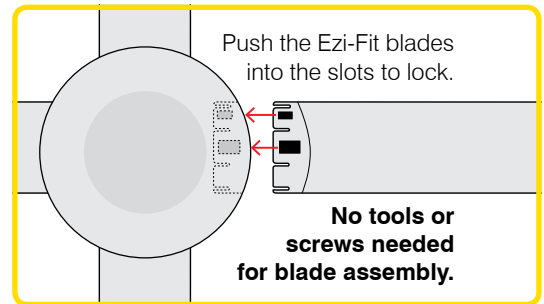

APPLICATIONS

- Bedrooms, lounge and family rooms
- Indoors or enclosed alfresco areas not exposed to the weather

WHITE NO LIGHT

WHITE WITH LIGHT

AIRPLUS 52" AC CEILING FAN

TECHNICAL SPECIFICATIONS

Size	52 inch (1320mm)
Motor Type	AC (Alternate Current)
Operating Voltage	240V / 50Hz
Motor Wattage	50W
Construction	ABS body and canopy
Blade Material	Moulded ABS (x4)
Ceiling install	Hangsure
Blade Pitch	14 degree (effective)
Ceiling Rake	15 degree max
Control	Wall 3 speed with on/off switch (included)
Light Wattage:	15W
Lumens:	640lm (4000K)
Dimmable:	No
Operating Temperature:	10°C - 35°C
Warranty	3 year in-home plus 3 year replacement (6-Year) <i>*Limited warranty for wall controller, remote controller and light. Refer to warranty card inside the box for more details.</i>
Standards:	AS/NZS 60335-1 AS/NZS 60335-2-80
Patent:	2018201157 (pending)

INSTALLATION

Must be installed by a licensed electrician

ACCESSORIES (sold separately)

Extension Rod with loom kits, 900mm x Ø21mm:	20252/05 white,
Remote Kits	99999 Basic 99222 LCD Display 99111 Smart WiFi