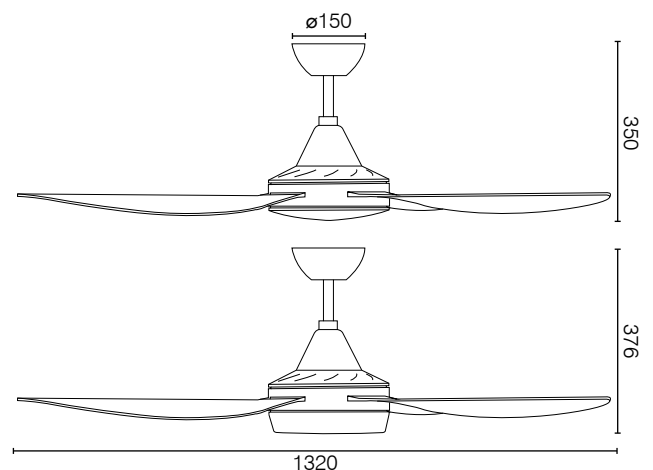

APPLICATIONS

- Bedrooms, lounge and family rooms
- Indoors or enclosed alfresco areas not exposed to the weather

WHITE NO LIGHT

WHITE WITH LIGHT

AIRPLUS 52" AC CEILING FAN

TECHNICAL SPECIFICATIONS

Size	52 inch (1320mm)
Motor Type	AC (Alternate Current)
Operating Voltage	240V / 50Hz
Motor Wattage	50W
Construction	ABS body and canopy
Blade Material	Moulded ABS (x4)
Ceiling install	Hangsure
Blade Pitch	14 degree (effective)
Ceiling Rake	15 degree max
Control	Wall 3 speed with on/off switch (included)
Light Wattage:	15W
Lumens:	640lm (4000K)
Dimmable:	No
Operating Temperature:	10°C - 35°C
Warranty	3 year in-home plus 3 year replacement (6-Year) <i>*Limited warranty for wall controller, remote controller and light. Refer to warranty card inside the box for more details.</i>
Standards:	AS/NZS 60335-1 AS/NZS 60335-2-80
Patent:	2018201157 (pending)

INSTALLATION

Must be installed by a licensed electrician

ACCESSORIES (sold separately)

Extension Rod with loom kits, 900mm x Ø21mm:	20252/05 white,
Remote Kits	99999 Basic 99222 LCD Display 99111 Smart WiFi