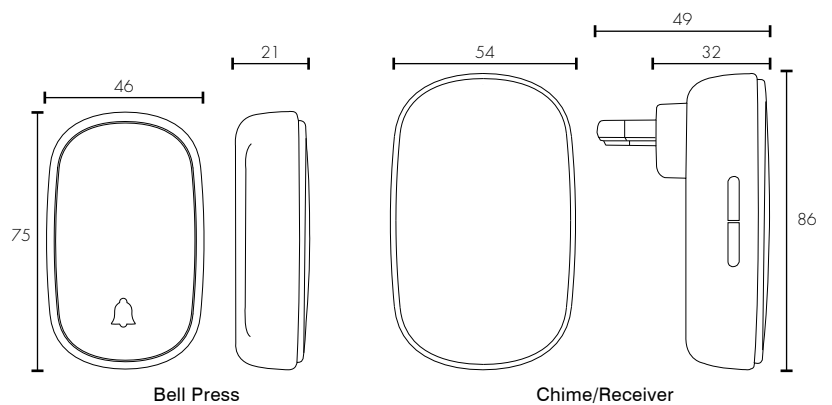

APPLICATIONS

- Homes, apartments, office buildings, and warehouses

Chime/Receiver

Bell Press

WIRELESS KINETIC DOORBELL

TECHNICAL SPECIFICATIONS

Power source:	Bell Press: Kinetic Self-powered Chime/Receiver: 240V / 50Hz
Class:	Class II
Operating range:	up to 30m (depending on local conditions)
Volume adjustment:	4 levels (up to 80db)
Operation Modes:	38 chime/ringtone variants Silent mode
Ingress protection:	IP44 rated (Bell Press only)
Kit includes:	1x Kinetic Bell Press 1x 240V Chime/Receiver
Construction:	Durable ABS with Polycarbonate
Warranty:	1 year replacement
Radio Frequency Info:	RF 433MHz
Standards:	IEC62368.1

INSTALLATION

Do-It-Yourself

	MODEL	COLOUR	DESCRIPTION	BOX SIZE	GROSS WEIGHT	BOX QTY	BARCODE/TUN
RETAIL BOX	21459/05	White	Wireless Kinetic Doorbell	W105 x H138 x D50 mm	0.14 kg	1 pc	 9 312641 214595 >
OUTER CTN	21459/05	White	Wireless Kinetic Doorbell	W485 x H300 x D380 mm	9.53 kg	62 pc	 19312641214592