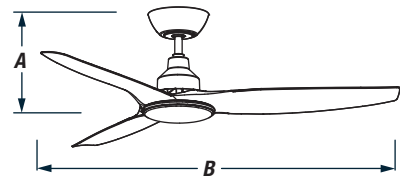

Skyfan^{DC}

The future in fans

Skyfan^{DC}

The future in fans

1200mm - 48"

- Intelligent energy saving DC technology
- Up to 75% less power consumption
- High airflow capacity
- Extremely quiet - ideal for bedrooms
- In-built anti-vibration system
- Glass fibre composite blades for added strength and durability
- Quick click blade assembly
- Indoor and covered outdoor
- 6 speed LCD multifunction remote
- Eco, Sleep and Timer functions
- Summer / winter reversible
- Android and IOS app control option (sold separately) Compatible with Google Home and Alexa.

WITH LIGHT MODELS:

- Slimline 5-Step dimmable 20W LED (1800 lumen)
- Tri colour changeable (warm, natural and cool light)

Skyfan^{DC}

The future in fans

1200mm (48") Fully Glass Fibre Composite 3 Blade Ceiling Fan

DIMENSIONS

A	B
360mm	1200mm

BLADES

Count: Three
Materials: Glass Fibre Composite
Sweep: 1200mm (48")
Pitch: 12.5°

MOTOR

Type: DC
Wattage (HML): 3.6/8/15/22/32.5 /5.4 (eco) watts
Air Movement: 13,920m³/H
RPM: 95/140/170/200/230/115 (eco) rpm

LIGHT MODELS

Light Type: LED Panel
Light Wattage: 20 watts
Dimmable: 5 Step Dimmable
Lumens: 1800 Lm
Tri Colour: Warm/Natural/Cool

INSTALLATION

Suitable for: Indoor and covered outdoors
Power Input: 240V~50Hz
Quick Connect: Yes
Mount Angle: 15°
Installation: Qualified Electrician Needed
Warranty: 5 Years