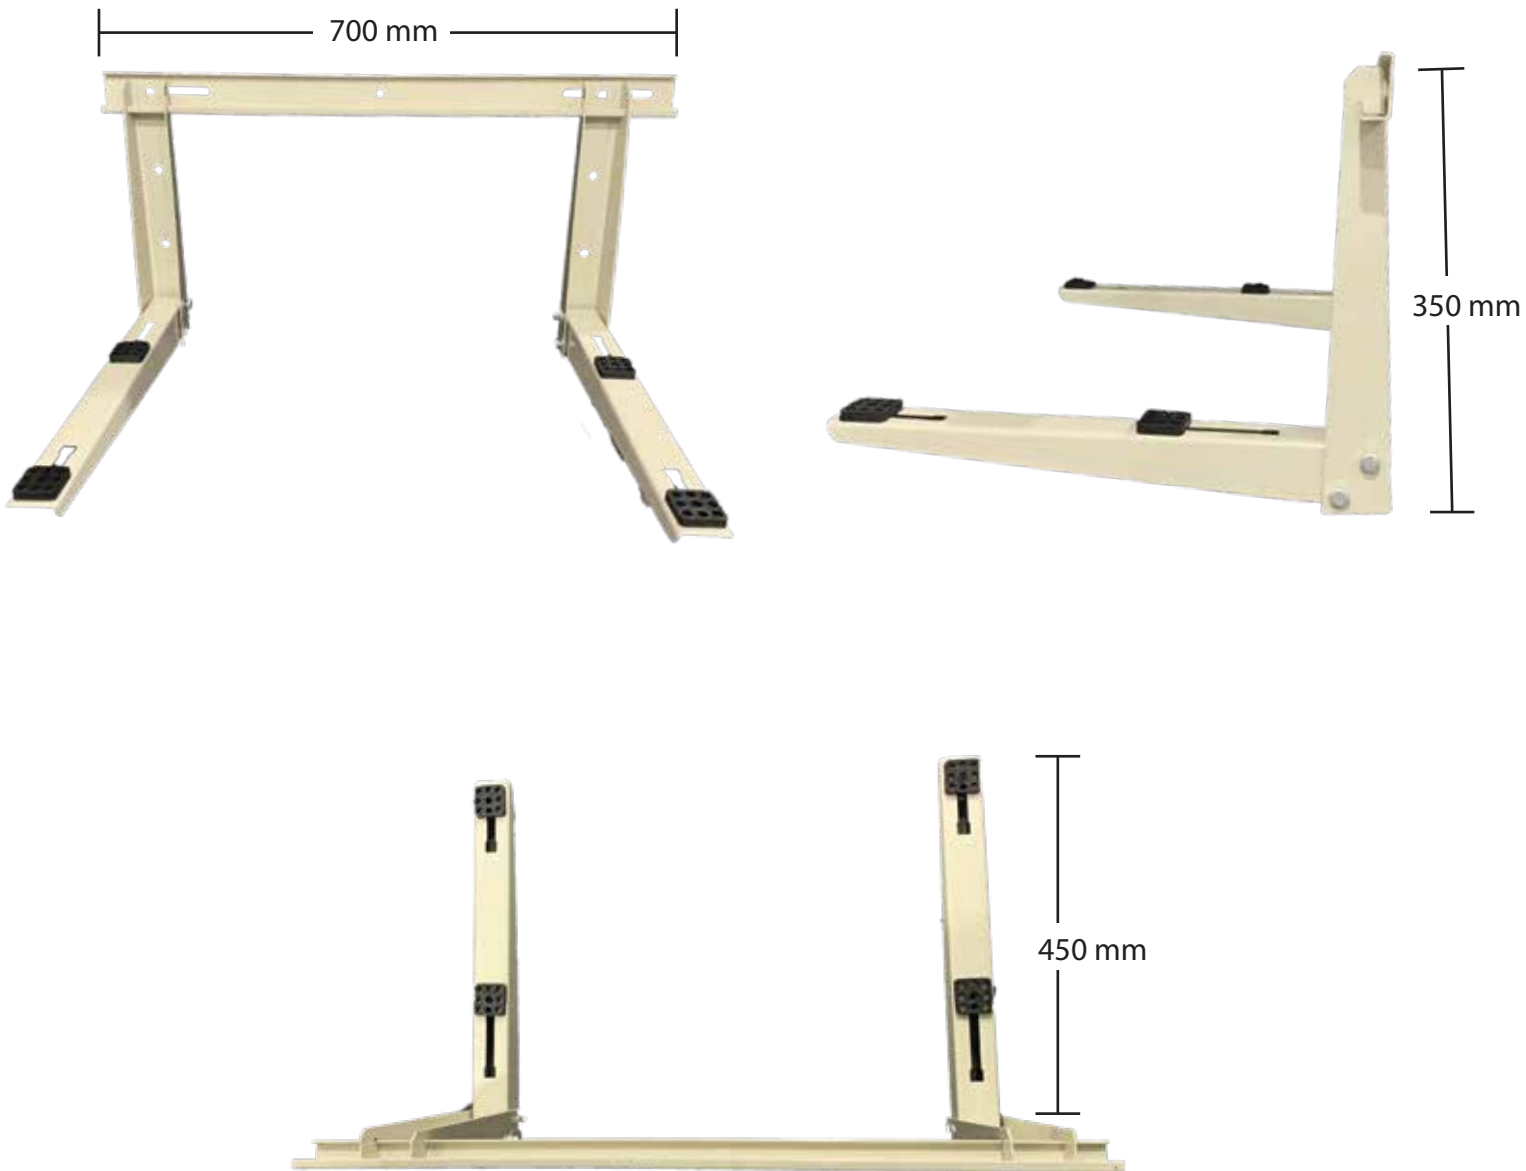

iBracket - Wall Bracket Small

Product Number	IBW180
Width (mm)	450
Height (mm)	350
Colour	Beige
Load Capacity (kg)	180
Box Quantity	6
Material	Powder coated steel

FEATURES

- Fitted with anti-vibration pads
- Fitted with spirit level
- Fitted with leveling adjustment screw