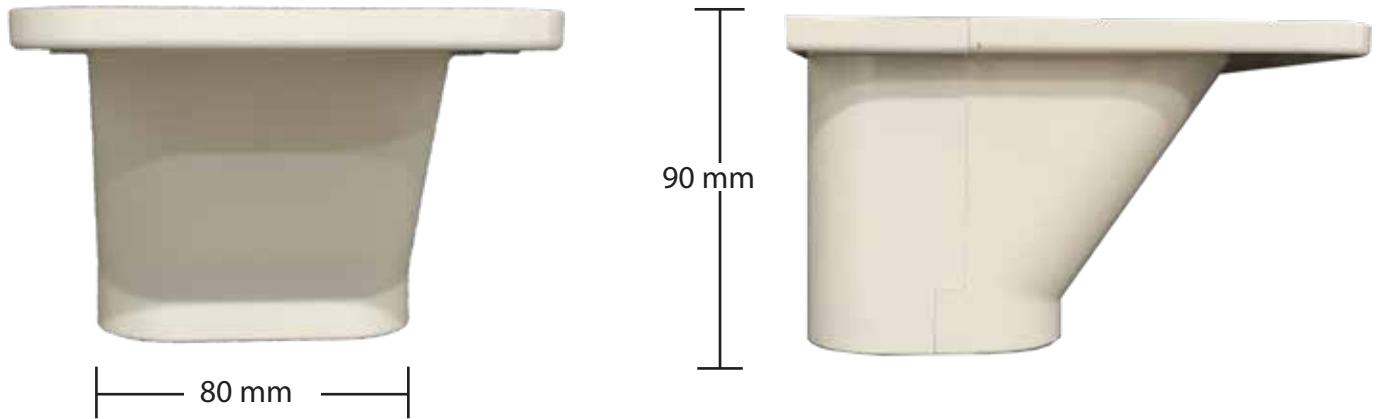

iDuct - Eaves Cap Fitting 80mm

Product Number	PVCEC80
Width (mm)	80
Height (mm)	62
Colour	Ivory
Box quantity	70

FEATURES

- Made from durable PVC
- Comes in two pieces
- Ability to withstand harsh weather