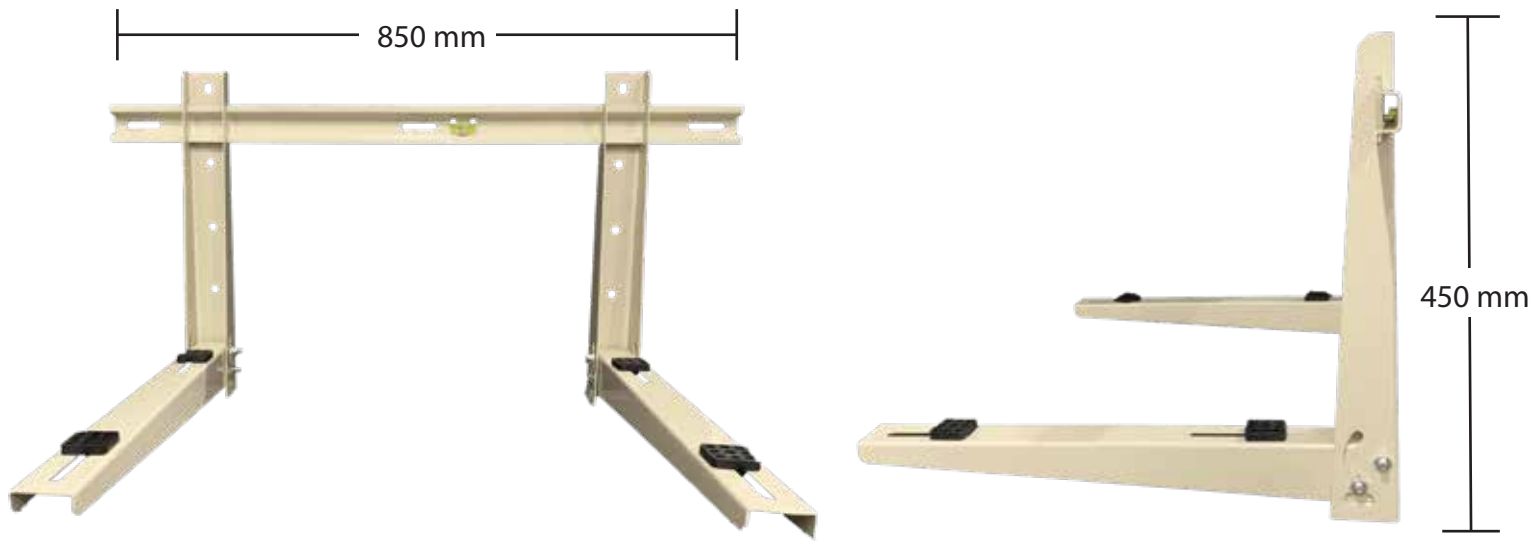

iBracket - Wall Bracket Large

Product Number	IBW250
Width (mm)	550
Height (mm)	450
Colour	Beige
Load Capacity (kg)	250
Box quantity	4
Material	Powder coated steel

FEATURES

- Fitted with anti-vibration pads
- Fitted with spirit level
- Fitted with leveling adjustment screw