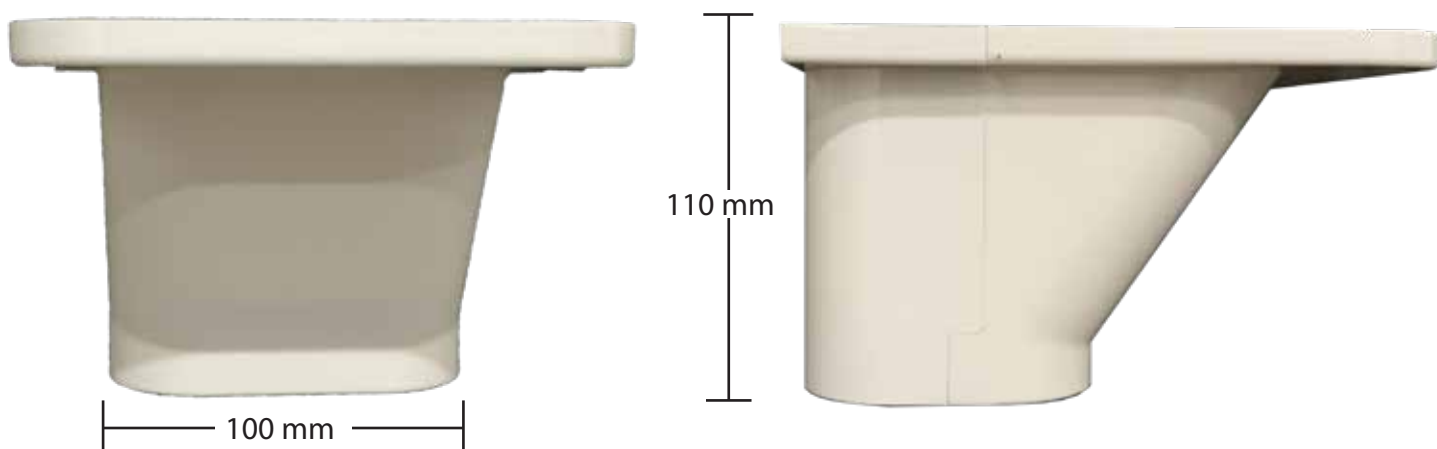

iDuct - Eaves Cap Fitting 100mm

Product Number	PVCEC100
Width (mm)	100
Height (mm)	68
Colour	Ivory
Box quantity	36

FEATURES

- Made from durable PVC
- Comes in two pieces
- Ability to withstand harsh weather