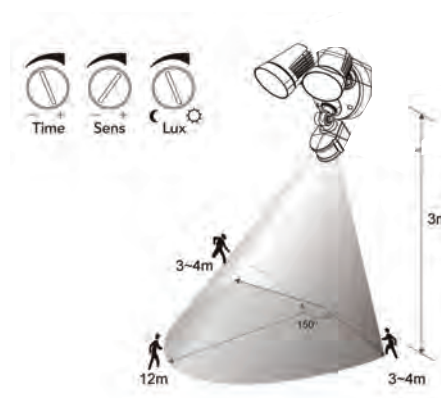

## DIMENSIONS(mm)

	Width	Length	Height
RCH20CCT3-01	201	182	148
RCH20CCT3-04	201	182	148
RCH20CCT3P-01	201	183	208
RCH20CCT3P-04	201	183	208

<b>Time Duration:</b>	10s to 10min
<b>Lux Adjustment range:</b>	0 - 2000 Lux
<b>Mounting Height range:</b>	1.5m to 3m
<b>Detection Angle:</b>	7 - 10m Max
<b>Sensor Detection range:</b>	150°
<b>IP:</b>	54