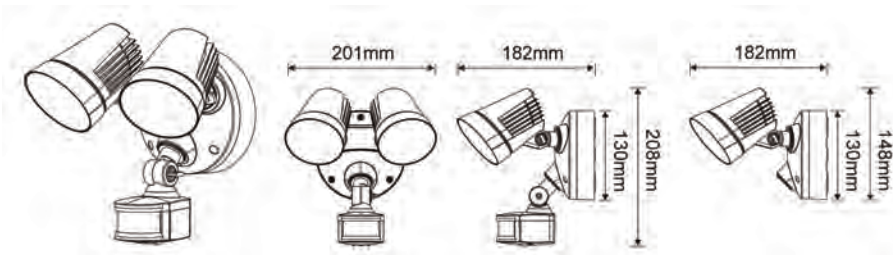

## FEATURES:

- COB LED with CCT3 selectable option (3000K/4000K/6000K)
- Fully movable PIR (up-down, right-left) with manual override function
- Lamp rotation angle of 35° horizontal and 60° vertical
- IP54 – Fitting & PIR Sensor
- Deep base for easy wiring and PA12 terminals
- Fast fix male/female base/fitting

WARRANTY

RATED HOURS

LUMENS PER W

IP RATING

OPERATING VOLTAGE

BEAM ANGLE

CCT

TILT ANGLE

## DIMENSIONS(mm)

	Width	Length	Height
RCH20CCT3-01	201	182	148
RCH20CCT3-04	201	182	148
RCH20CCT3P-01	201	183	208
RCH20CCT3P-04	201	183	208