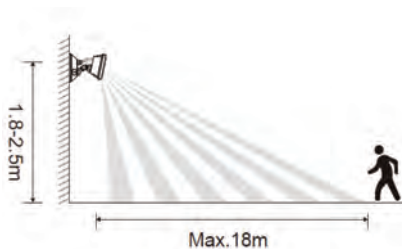

LIGHTING CONTROLS

EXTERNAL PIRS

**PROTON, SURFACE MOUNT
ADJUSTABLE PIR, 500W, MANUAL
OVERRIDE, GREY**

CONSTRUCTION:

- Weatherproof IP66 housing

FEATURES:

- Suitable for surface indoor and outdoor applications
- Can be either wall or ceiling mounted
- Manual override facility
- 3-wire version allowing for continuity of neutral in the circuit
- Large terminals suitable for up to 2x1.5mm² conductors
- Detection angle of 120°
- Adjustment range: 180° horizontal, 90° vertical

WARRANTY

IP RATING

OPERATING
VOLTAGE

SAFETY
CLASS

ROTATION
ANGLE

ADJUSTMENT
ANGLE

R110PIR3WM-24

Total Power (W):	0.5
Motion Detection Range:	3.5m to 18m
Loading:	Max 100W fluorescent Max 500W LED Max 2000W resistive
Time Settings:	10 sec to 20 minutes adjustable
Lux Settings:	3-2000lx
Weight (kg):	0.26
Box Qty:	1

DIMENSIONS (mm)	Height	Width	Depth
R110PIR3WM-24	115	77	155