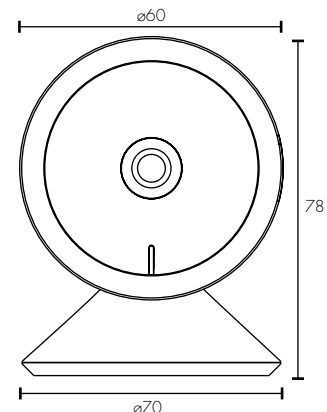

SMART WiFi MIA INDOOR CAMERA

TECHNICAL SPECIFICATIONS

Camera type:	Full High Definition, 2-megapixel
Video resolution:	1080P (1980 x 1080 pixels), 25fps
Audio:	Two-way audio
Field of view:	110 degree wide viewing angle
Motion detection:	Advanced PIR motion sensing
PIR distance:	Up to 4m
Sound detection:	Push notification to device
Night vision:	1 x infrared LED's
Night vision distance:	Up to 5 metres
Ingress protection:	IP20 rated (Indoor only)
Memory:	Micro SD card slot (128GB max, not included), rolling
Power source:	1 x USB to mini-USB cable and 240V adapter
Supported power:	DC5.0V / 1000mA
LED Indicator:	Blue (when motion is detected)
Operating temperature:	5°C to 35°C
Warranty:	1 year replacement
WiFi Info:	IEEE802.11b/g/n, 2.4GHz Mac Encryption; WEP/WAPI/TKIP/AES
Device Requirements:	iOS 8.0 or higher, Android 4.1 or higher

INSTALLATION

Do-it-Yourself installation

	MODEL	COLOUR	DESCRIPTION	BOX SIZE	GROSS WEIGHT	BOX QTY	BARCODE/TUN
RETAIL BOX	21437/05	White	Smart WiFi Mia Camera	W106 x H126 x D62 mm	0.20 kg	1 pc	 9 312641 214373 >
OUTER CTN	21437/05	White	Smart WiFi Mia Camera	W335 x H280 x D230 mm	8.1 kg	20 pc	 19312641214370