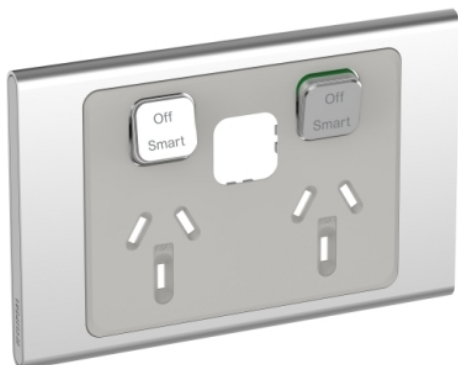

# S3025CSC-SV

Cover frame, Clipsal Iconic, for switched socket, horizontal, silver

### Complementary

Range compatibility	Switched socket
Product destination	Switched socket
Device mounting	Flush
Number of rocker	2
Number of power socket outlets	2
Installation direction	Horizontal
Fixing mode	Clip-on
Surface finish	Satin
Surface treatment	Metallic