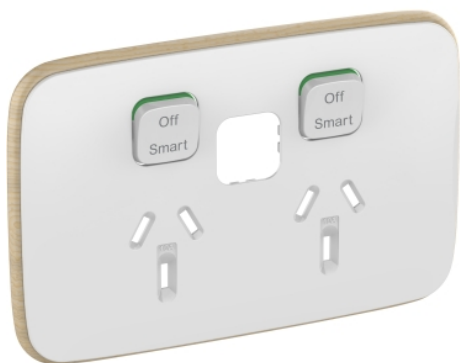

Product data sheet

Characteristics

E3025CSC-AW

Cover frame, Clipsal Iconic, for switched socket, horizontal, arctic white

Main

Range	Clipsal Iconic
Product or component type	Cover frame
Colour tint	Arctic white (AW)
Type of packing	Polybag

Complementary

Range compatibility	Switched socket
Product destination	Switched socket
Device mounting	Flush
Number of rocker	2
Number of power socket outlets	2
Installation direction	Horizontal
Fixing mode	Clip-on