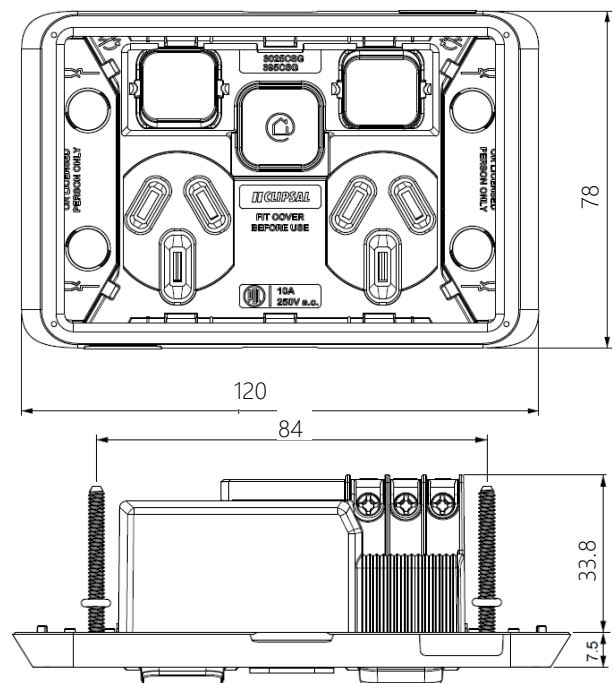

Dimensions