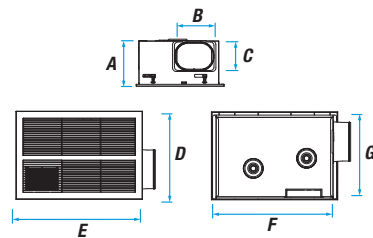

### DIMENSIONS

A	B	C	D	E	F	G
192mm	165mm	120mm	376mm	540mm	500mm	340mm

### INSTALLATION

**Cut Out Size:** 523 x 343mm  
**Fascia Size:** 540 x 376mm  
**Recommended Min Install Depth:** 200mm  
**Power Input:** 220-240V~50Hz  
**IP Rating:** IPX2  
**Installation:** Qualified Electrician Needed